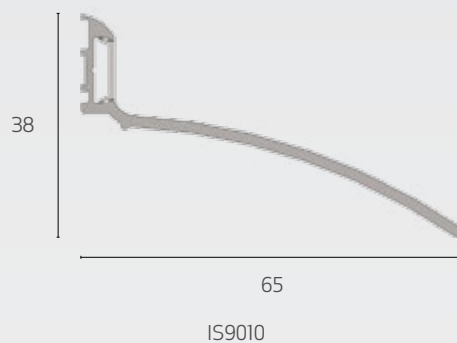

Specialty Seals

IS9010

An overhead drip guard designed to channel rain water away from exposed doors, particularly those which open outward.

An aesthetic PVC cover strip conceals the screw line. Suitable for single and double leaf doors, sliding doors, roller shutter doors, plus tilt-panels.

Standard lengths

- 1000mm
- 2250mm
- Also available in: 250mm increments from 1000mm to 3000mm

Standard colours

- Silver anodised aluminium with grey PVC cover strip

Right: Application showing the IS9010 fitted to a steel door frame above an outward opening door.