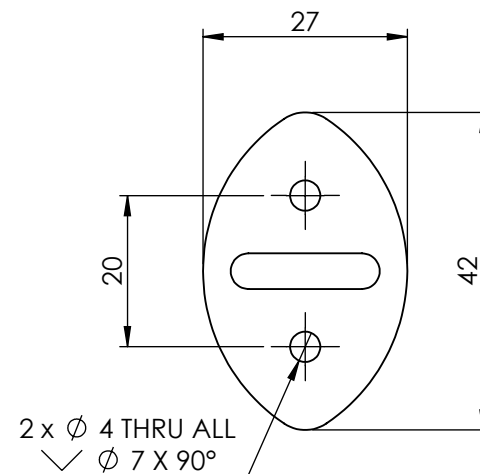

AVAILABLE LENGTHS*											
L	75	100	150	200	300	350	400	450	250	500	600
PART NO.	14475	144	145	144200	144300	144350	144400	144450	144250	144500	144600

*CUSTOM LENGTHS AVAILABLE ON REQUEST

ITEM NO.	PART NUMBER	DESCRIPTION	QTY.	DRAWN	B DOOLAN	18/06/2014	CAT NO:	REV: A
				CHK'D	U WAUGE	18/06/2014		
1	144-1	HOOK	1	MATERIAL	304 STAINLESS STEEL		144	
				FINISH	SATIN			
				WEIGHT				
2	146	RETAINER	2				DESCRIPTION:	HOOK CABIN-ANTI VANDAL
3	SCS-3.5-25	SCREW-C/SUNK-3.5MMX25MM	4					
				www.emro.com.au T: 07 5491 3566 <small>This drawing has been made with due care and attention however Emro do not accept any responsibility for variations. This drawing and information contained is the property of Emro and cannot be used without their consent.</small>				