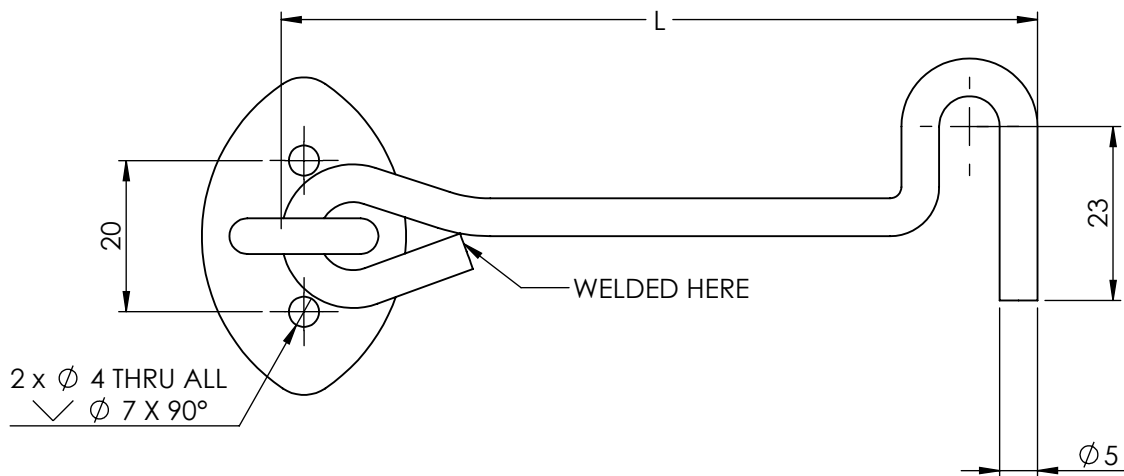

AVAILABLE LENGTHS*											
L	75	100	150	200	300	350	400	450	250	500	600
PART NO.	14475	144	145	144200	144300	144350	144400	144450	144250	144500	144600

*CUSTOM LENGTHS AVAILABLE ON REQUEST

ITEM NO.	PART NUMBER	DESCRIPTION	QTY.	DRAWN	B DOOLAN	18/06/2014	CAT NO:	REV: A
				CHK'D	U WAUGE	18/06/2014		
1	144-1	HOOK	1	MATERIAL	304 STAINLESS STEEL		144	
				FINISH	SATIN			
				WEIGHT				
2	146	RETAINER	2				DESCRIPTION:	HOOK CABIN-ANTI VANDAL
3	SCS-3.5-25	SCREW-C/SUNK-3.5MMX25MM	4					
				www.emro.com.au T: 07 5491 3566 <small>This drawing has been made with due care and attention however Emro do not accept any responsibility for variations. This drawing and information contained is the property of Emro and cannot be used without their consent.</small>				