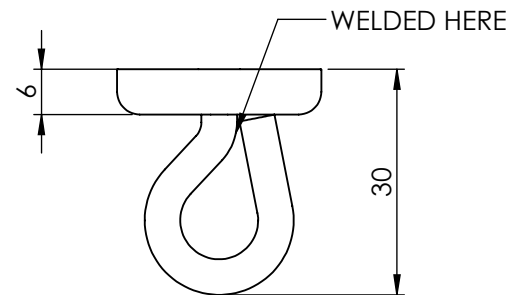

AVAILABLE LENGTHS*											
L	75	100	150	200	300	350	400	450	250	500	600
PART NO.	14475	144	145	144200	144300	144350	144400	144450	144250	144500	144600

*CUSTOM LENGTHS AVAILABLE ON REQUEST

ITEM NO.	PART NUMBER	DESCRIPTION	QTY.	DRAWN	B DOOLAN	18/06/2014	CAT NO:	REV: A
				CHK'D	U WAUGE	18/06/2014		
1	144-1	HOOK	1	MATERIAL	304 STAINLESS STEEL		144	
				FINISH	SATIN			
				WEIGHT				
2	146	RETAINER	2				DESCRIPTION:	HOOK CABIN-ANTI VANDAL
3	SCS-3.5-25	SCREW-C/SUNK-3.5MMX25MM	4					
				www.emro.com.au T: 07 5491 3566 <small>This drawing has been made with due care and attention however Emro do not accept any responsibility for variations. This drawing and information contained is the property of Emro and cannot be used without their consent.</small>				