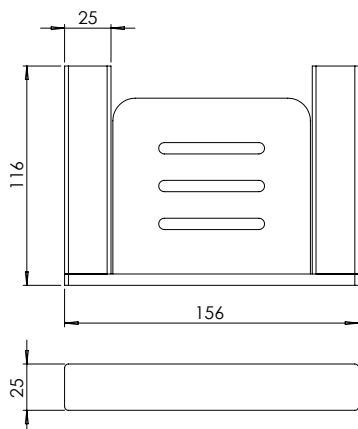

madinoz MDZ TRH7502

FINISH AVAILABLE IN **SSS** **PSS**

Product No.	Projection mm	Length mm
MDZ TRH7502	70	145

madinoz MDZ SD7503

FINISH AVAILABLE IN **SSS** **PSS**

Product No.	Projection mm	Length mm
MDZ SD7503	116	156