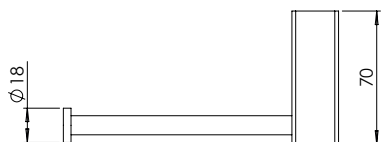

madinoz MDZ TRH7502

FINISH AVAILABLE IN **SSS** **PSS**

Product No.	Projection mm	Length mm
MDZ TRH7502	70	145

madinoz MDZ SD7503

FINISH AVAILABLE IN **SSS** **PSS**

Product No.	Projection mm	Length mm
MDZ SD7503	116	156