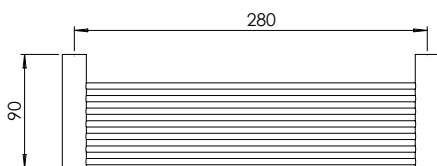

madinoz MDZ SD7203

FINISH AVAILABLE IN SC PC

Product No.	Projection mm	Centre to centre mm
MDZ SD7203	90	150

madinoz MDZ ST7204

FINISH AVAILABLE IN SC PC

Product No.	Projection mm	Centre to centre mm
MDZ ST7204	90	280