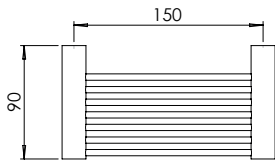

madinoz MDZ SD7203

FINISH AVAILABLE IN SC PC

Product No.	Projection mm	Centre to centre mm
MDZ SD7203	90	150

madinoz MDZ ST7204

FINISH AVAILABLE IN SC PC

Product No.	Projection mm	Centre to centre mm
MDZ ST7204	90	280