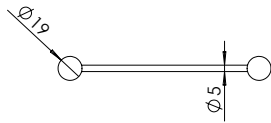

madinoz MDZ SD7203

FINISH AVAILABLE IN SC PC

Product No.	Projection mm	Centre to centre mm
MDZ SD7203	90	150

madinoz MDZ ST7204

FINISH AVAILABLE IN SC PC

Product No.	Projection mm	Centre to centre mm
MDZ ST7204	90	280