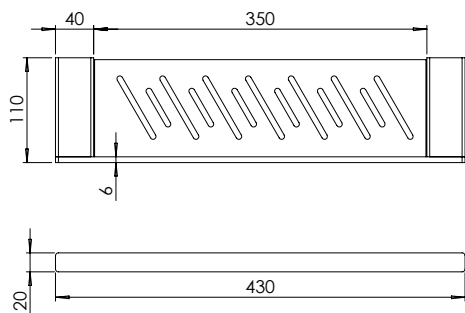

**madinoz MDZ ST7604**

FINISH AVAILABLE IN **SSS** **PSS**

Product No.	Projection mm	Length mm
<b>MDZ ST7604</b>	110	430

**madinoz MDZ TR7605**

FINISH AVAILABLE IN **SSS** **PSS**

Product No.	Projection mm	Centre to centre mm
<b>MDZ TR7605/A</b>	60	900
<b>MDZ TR7605/B</b>	60	600
<b>MDZ TR7605/C</b>	60	450