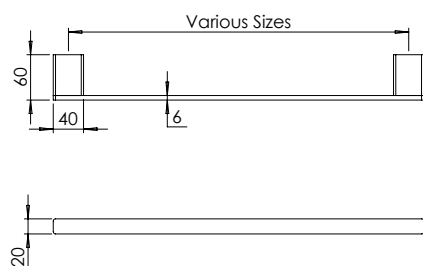

**madinoz MDZ ST7604**

FINISH AVAILABLE IN **SSS** **PSS**

Product No.	Projection mm	Length mm
<b>MDZ ST7604</b>	110	430

**madinoz MDZ TR7605**

FINISH AVAILABLE IN **SSS** **PSS**

Product No.	Projection mm	Centre to centre mm
<b>MDZ TR7605/A</b>	60	900
<b>MDZ TR7605/B</b>	60	600
<b>MDZ TR7605/C</b>	60	450