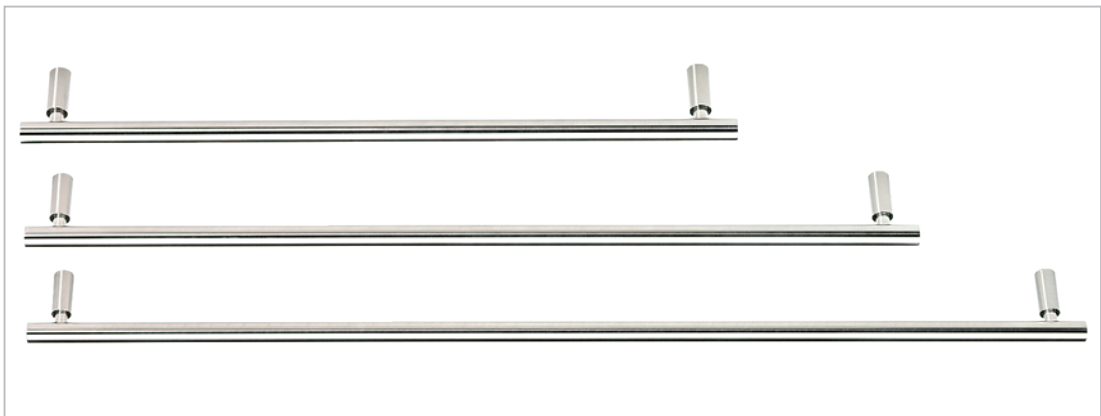

**madinoz MDZ TR909**
FINISH AVAILABLE IN **SSS** **PSS**

Product No.	Projection mm	Diameter mm	Centre to centre mm
<b>MDZ TR909/A</b>	82	19	900
<b>MDZ TR909/B</b>	82	19	750
<b>MDZ TR909/C</b>	82	19	600
<b>MDZ TR909/D</b>	82	19	450
<b>MDZ TR909/E</b>	82	19	300

**madinoz MDZ TR5606**
FINISH AVAILABLE IN **SSS** **PSS**

Product No.	Projection mm	Width mm	Diameter mm	Centre to centre mm
<b>MDZ TR5606/A</b>	61	950	16	900
<b>MDZ TR5606/B</b>	61	800	16	750
<b>MDZ TR5606/C</b>	61	650	16	600
<b>MDZ TR5606/D</b>	61	500	16	450