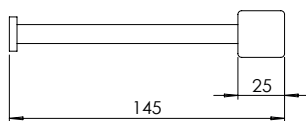

madinoz MDZ TRH7502

FINISH AVAILABLE IN **SSS** **PSS**

Product No.	Projection mm	Length mm
MDZ TRH7502	70	145

madinoz MDZ SD7503

FINISH AVAILABLE IN **SSS** **PSS**

Product No.	Projection mm	Length mm
MDZ SD7503	116	156