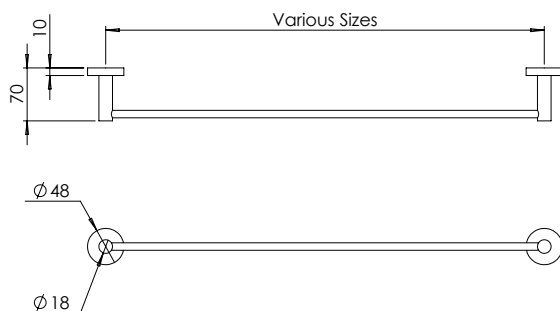

madinoz MDZ ST7104

FINISH AVAILABLE IN **SC** **PC**

Product No.	Projection mm	Centre to centre mm
MDZ ST7104	118	374

madinoz MDZ TR7105

FINISH AVAILABLE IN **SC** **PC**

Product No.	Projection mm	Centre to centre mm
MDZ TR7105/A	70	900
MDZ TR7105/B	70	600
MDZ TR7105/C	70	450