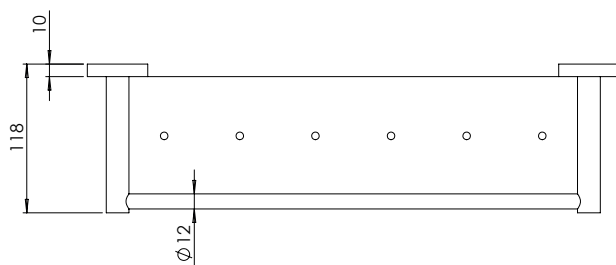

madinoz MDZ ST7104

FINISH AVAILABLE IN **SC** **PC**

Product No.	Projection mm	Centre to centre mm
MDZ ST7104	118	374

madinoz MDZ TR7105

FINISH AVAILABLE IN **SC** **PC**

Product No.	Projection mm	Centre to centre mm
MDZ TR7105/A	70	900
MDZ TR7105/B	70	600
MDZ TR7105/C	70	450