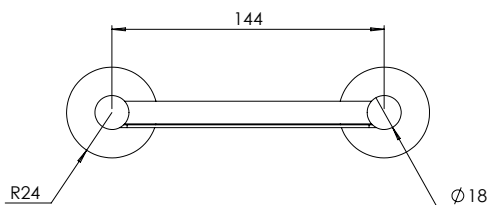

madinoz MDZ TRH7102

FINISH AVAILABLE IN SC PC

Product No.	Projection mm	Centre to centre mm
MDZ TRH7102	70	154

madinoz MDZ SD7103

FINISH AVAILABLE IN SC PC

Product No.	Projection mm	Centre to centre mm
MDZ SD7103	118	144