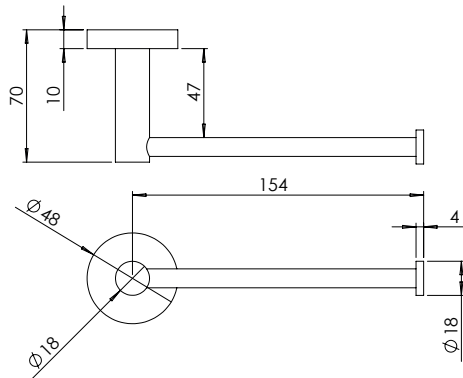

madinoz MDZ TRH7102

FINISH AVAILABLE IN SC PC

Product No.	Projection mm	Centre to centre mm
MDZ TRH7102	70	154

madinoz MDZ SD7103

FINISH AVAILABLE IN SC PC

Product No.	Projection mm	Centre to centre mm
MDZ SD7103	118	144