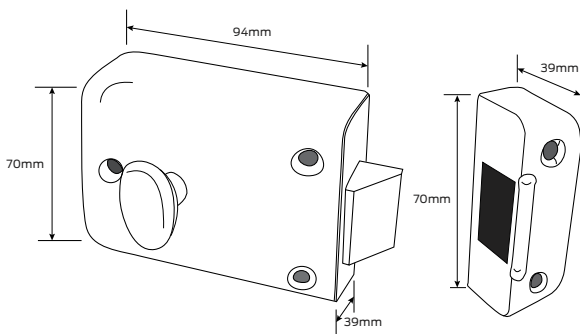

LEGGE

Nightlatch

Locks & latches

The Legge 454 Series Nightlatches are a stainless steel, rim mounted lock designed primarily for outward opening cupboards and duct doors in commercial applications.

Features

- Opened by key outside when installed with rim cylinder and turn snib inside
- Supplied with surface mounted strike plates for open out applications
- Cylinder available
- Supplied trade pack with screws and strike plate
- The 10 year warranty provides specifiers and users with assured quality and performance

Specification guide

Model	Finish
Nightlatch454	Satin stainless steel SSS

1. Model
Select the desired model 454
2. Finish
Select the desired finish 454SSS

Specifications

Door type	Timber
Door thickness	32mm to 45mm
Lock case	Stainless steel
Bolt	Stainless steel Bolts are reversible
Strike plate	Satin stainless steel
Backsets	60mm
Key cylinder	Schlage E6 pin keyway optional Schlage Everest D keyway optional
Finish	Satin stainless steel
Warranty	10 year mechanical