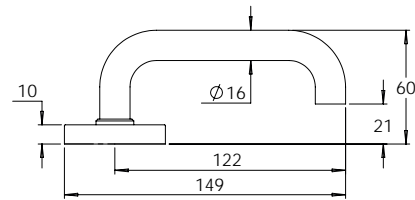

Material Tubular 316 Stainless Steel

madinoz MDZ L70T

FINISH AVAILABLE IN **SSS** **PSS**

madinoz MDZ L70T-PV

madinoz MDZ L70TZ

FINISH AVAILABLE IN **SSS** **PSS**

madinoz MDZ L70T-PVZ