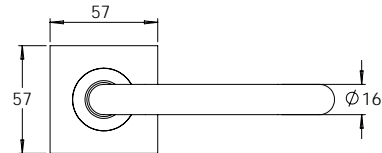

Material Tubular 316 Stainless Steel

madinoz MDZ L70T

FINISH AVAILABLE IN **SSS** **PSS**

madinoz MDZ L70T-PV

madinoz MDZ L70TZ

FINISH AVAILABLE IN **SSS** **PSS**

madinoz MDZ L70T-PVZ