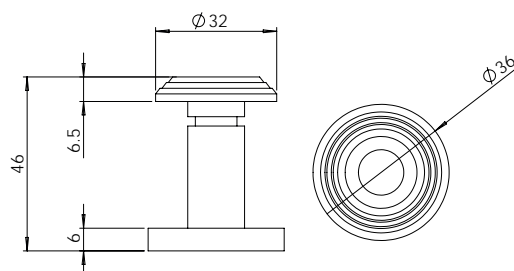

**MDZ TT05**

**MDZ TT06**

**MDZ DV01**

NOTE:  
Viewing angle 120°. To suit 34 to 50mm door thickness