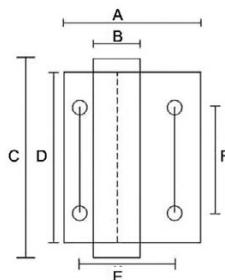

6: Hinges

316 Stainless Steel Hinges

- 316 marine grade stainless for superior corrosion resistance
- Suitable for harsh coastal environments

316 SS Butt Hinges

Product Code	LxWxT	Pin	Screws#	Finish	Ctn qty	Pack	Price
SSH1003-F 316NS	100x75x2.5	Fixed	none	SS	2/100	BOX	POA
SSH1003-L 316NS	100x75x2.5	Loose	none	SS	2/100	BOX	POA
SSH1004-F 316NS	100x100x2.5	Fixed	none	SS	2/100	BOX	POA
SSH1004-L 316NS	100x100x2.5	Loose	none	SS	2/100	BOX	POA

316 Fast-Fix Bearing Hinges

Product Code	LxWxT	Type	Screws#	Finish	Ctn qty	Pack	Price
SSHH100A-F 316NS	100x49x2.5	#3	none	SS	2/100	BOX	POA
SSHH100T-F 316NS	100x49x2.5	#9	none	SS	2/100	BOX	POA

Spring 316 SS Hinges

SSSH003A OP SS-316

Product Code	Finish	Ctn qty	Pack	Price
SSSH003A OP PSS-316	PSS	2/56	BOX	POA
Screws: M6*30*2PCS, M6*25*2PCS, Latin screw*2PCS 316 PSS SPRING HINGE, GLASS TO SQUARE POST, OPPOSITE DESIGN				
SSSH003A OP SS-316	SS	2/56	BOX	POA
Screws: M6*30*2PCS, M6*25*2PCS, Latin screw*2PCS 316 SS SPRING HINGE, GLASS TO SQUARE POST, OPPOSITE DESIGN				

SSSH003A SS-316

SSSH003A PSS-316	PSS	2/56	BOX	POA
Screws: M6*30*2PCS, M6*25*2PCS, Latin screw*2PCS 316 PSS SPRING HINGE, GLASS TO SQUARE POST				
SSSH003A SS-316	SS	2/56	BOX	POA
Screws: M6*30*2PCS, M6*25*2PCS, Latin screw*2PCS 316 SS SPRING HINGE, GLASS TO SQUARE POST				