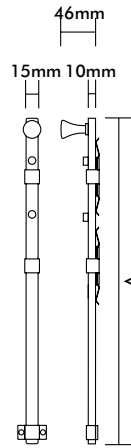

Panic Bolts

Panic Bolts-Concealed

Product Code	Dimension A	Finish
1781300	300mm	SSS/PSS
1781450	450mm	SSS/PSS
1781600	600mm	SSS/PSS

Note: • 450mm length illustrated
 • PSS finish manufactured to order
 • Other sizes manufactured to order

Panic Bolts-Visible

Product Code	Dimension A	Finish
1791300	300mm	SSS
1791450	450mm	SSS
1791600	600mm	SSS

Note: • 450mm length illustrated
 • PSS finish manufactured to order
 • Other sizes manufactured to order

Panic Bolts

Panic Bolts-Concealed Offset - Manufactured to order

Product Code	Dimension A	Finish
1781450 Offset	450mm	SSS/PSS
1781600 Offset	600mm	SSS/PSS

Note: • 450mm length illustrated
• Other sizes manufactured to order

Panic Bolts-Visible Offset - Manufactured to order

Product Code	Dimension A	Finish
1791450 Offset	450mm	SSS/PSS
1791600 Offset	600mm	SSS/PSS

Note: • 450mm length illustrated
• Other sizes manufactured to order