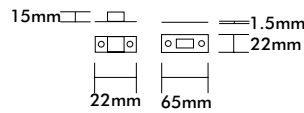

Panic Bolts

Panic Bolts-Concealed

Product Code	Dimension A	Finish
1781300	300mm	SSS/PSS
1781450	450mm	SSS/PSS
1781600	600mm	SSS/PSS

Note: • 450mm length illustrated
 • PSS finish manufactured to order
 • Other sizes manufactured to order

Panic Bolts-Visible

Product Code	Dimension A	Finish
1791300	300mm	SSS
1791450	450mm	SSS
1791600	600mm	SSS

Note: • 450mm length illustrated
 • PSS finish manufactured to order
 • Other sizes manufactured to order

Panic Bolts

Panic Bolts-Concealed Offset - Manufactured to order

Product Code	Dimension A	Finish
1781450 Offset	450mm	SSS/PSS
1781600 Offset	600mm	SSS/PSS

Note: • 450mm length illustrated
• Other sizes manufactured to order

Panic Bolts-Visible Offset - Manufactured to order

Product Code	Dimension A	Finish
1791450 Offset	450mm	SSS/PSS
1791600 Offset	600mm	SSS/PSS

Note: • 450mm length illustrated
• Other sizes manufactured to order