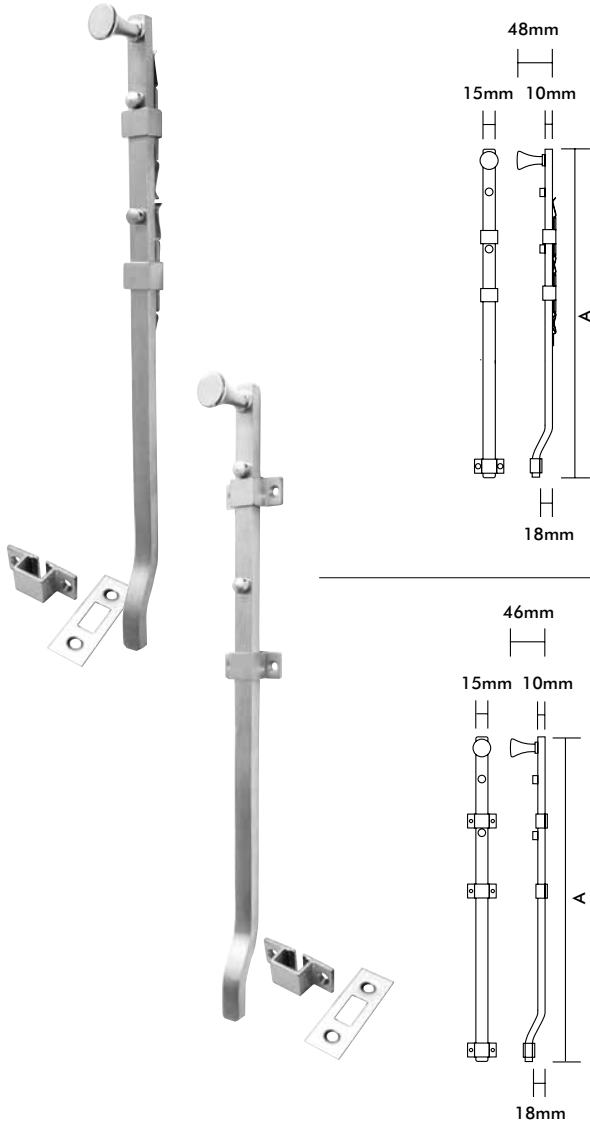

Panic Bolts

Panic Bolts-Concealed

Product Code	Dimension A	Finish
1781300	300mm	SSS/PSS
1781450	450mm	SSS/PSS
1781600	600mm	SSS/PSS

Note: • 450mm length illustrated
 • PSS finish manufactured to order
 • Other sizes manufactured to order

Panic Bolts-Visible

Product Code	Dimension A	Finish
1791300	300mm	SSS
1791450	450mm	SSS
1791600	600mm	SSS

Note: • 450mm length illustrated
 • PSS finish manufactured to order
 • Other sizes manufactured to order

Panic Bolts

Panic Bolts-Concealed Offset - Manufactured to order

Product Code	Dimension A	Finish
1781450 Offset	450mm	SSS/PSS
1781600 Offset	600mm	SSS/PSS

Note: • 450mm length illustrated
• Other sizes manufactured to order

Panic Bolts-Visible Offset - Manufactured to order

Product Code	Dimension A	Finish
1791450 Offset	450mm	SSS/PSS
1791600 Offset	600mm	SSS/PSS

Note: • 450mm length illustrated
• Other sizes manufactured to order