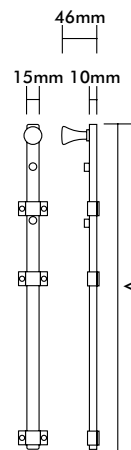

Panic Bolts

Panic Bolts-Concealed

Product Code	Dimension A	Finish
1781300	300mm	SSS/PSS
1781450	450mm	SSS/PSS
1781600	600mm	SSS/PSS

Note: • 450mm length illustrated
 • PSS finish manufactured to order
 • Other sizes manufactured to order

Panic Bolts-Visible

Product Code	Dimension A	Finish
1791300	300mm	SSS
1791450	450mm	SSS
1791600	600mm	SSS

Note: • 450mm length illustrated
 • PSS finish manufactured to order
 • Other sizes manufactured to order

Panic Bolts

Panic Bolts-Concealed Offset - Manufactured to order

Product Code	Dimension A	Finish
1781450 Offset	450mm	SSS/PSS
1781600 Offset	600mm	SSS/PSS

Note: • 450mm length illustrated
• Other sizes manufactured to order

Panic Bolts-Visible Offset - Manufactured to order

Product Code	Dimension A	Finish
1791450 Offset	450mm	SSS/PSS
1791600 Offset	600mm	SSS/PSS

Note: • 450mm length illustrated
• Other sizes manufactured to order