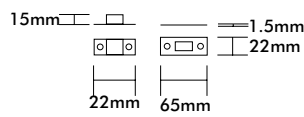

Panic Bolts

Panic Bolts-Concealed

Product Code	Dimension A	Finish
1781300	300mm	SSS/PSS
1781450	450mm	SSS/PSS
1781600	600mm	SSS/PSS

Note: • 450mm length illustrated
 • PSS finish manufactured to order
 • Other sizes manufactured to order

Panic Bolts-Visible

Product Code	Dimension A	Finish
1791300	300mm	SSS
1791450	450mm	SSS
1791600	600mm	SSS

Note: • 450mm length illustrated
 • PSS finish manufactured to order
 • Other sizes manufactured to order

Panic Bolts

Panic Bolts-Concealed Offset - Manufactured to order

Product Code	Dimension A	Finish
1781450 Offset	450mm	SSS/PSS
1781600 Offset	600mm	SSS/PSS

Note: • 450mm length illustrated
• Other sizes manufactured to order

Panic Bolts-Visible Offset - Manufactured to order

Product Code	Dimension A	Finish
1791450 Offset	450mm	SSS/PSS
1791600 Offset	600mm	SSS/PSS

Note: • 450mm length illustrated
• Other sizes manufactured to order