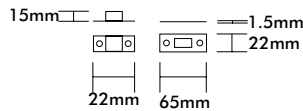

Panic Bolts

Panic Bolts-Concealed

Product Code	Dimension A	Finish
1781300	300mm	SSS/PSS
1781450	450mm	SSS/PSS
1781600	600mm	SSS/PSS

Note: • 450mm length illustrated
 • PSS finish manufactured to order
 • Other sizes manufactured to order

Panic Bolts-Visible

Product Code	Dimension A	Finish
1791300	300mm	SSS
1791450	450mm	SSS
1791600	600mm	SSS

Note: • 450mm length illustrated
 • PSS finish manufactured to order
 • Other sizes manufactured to order

Panic Bolts

Panic Bolts-Concealed Offset - Manufactured to order

Product Code	Dimension A	Finish
1781450 Offset	450mm	SSS/PSS
1781600 Offset	600mm	SSS/PSS

Note: • 450mm length illustrated
• Other sizes manufactured to order

Panic Bolts-Visible Offset - Manufactured to order

Product Code	Dimension A	Finish
1791450 Offset	450mm	SSS/PSS
1791600 Offset	600mm	SSS/PSS

Note: • 450mm length illustrated
• Other sizes manufactured to order