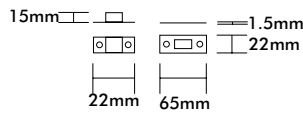

Panic Bolts

Panic Bolts-Concealed

Product Code	Dimension A	Finish
1781300	300mm	SSS/PSS
1781450	450mm	SSS/PSS
1781600	600mm	SSS/PSS

Note: • 450mm length illustrated
 • PSS finish manufactured to order
 • Other sizes manufactured to order

Panic Bolts-Visible

Product Code	Dimension A	Finish
1791300	300mm	SSS
1791450	450mm	SSS
1791600	600mm	SSS

Note: • 450mm length illustrated
 • PSS finish manufactured to order
 • Other sizes manufactured to order

Panic Bolts

Panic Bolts-Concealed Offset - Manufactured to order

Product Code	Dimension A	Finish
1781450 Offset	450mm	SSS/PSS
1781600 Offset	600mm	SSS/PSS

Note: • 450mm length illustrated
• Other sizes manufactured to order

Panic Bolts-Visible Offset - Manufactured to order

Product Code	Dimension A	Finish
1791450 Offset	450mm	SSS/PSS
1791600 Offset	600mm	SSS/PSS

Note: • 450mm length illustrated
• Other sizes manufactured to order