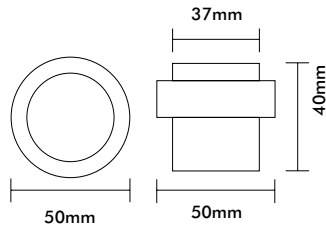

### Floor Mounted Door Stop

Product Code	Description	Finish
250	Floor Mounted Door Stop	SC/CP