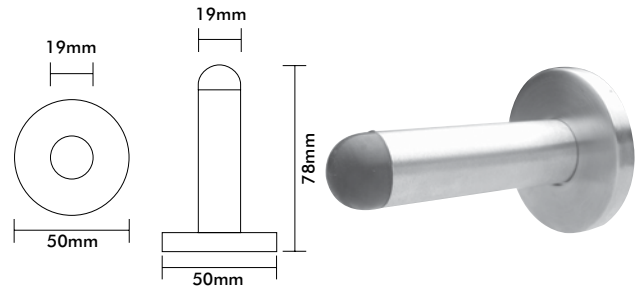

Door Stops

Skirting Mounted Door Stop

Product Code	Description	Finish
500	Skirting Mounted Door Stop	SSS/PSS