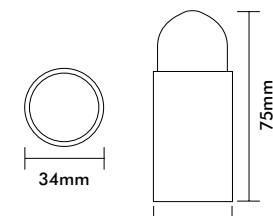

Skirting Mounted Door Stop

Product Code	Description	Finish
350	Skirting Mounted Door Stop	CA/CP