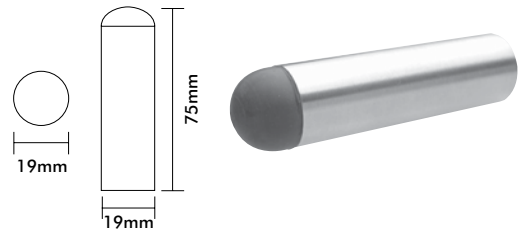

Skirting Mounted Door Stop

Product Code	Description	Finish
550	Skirting Mounted Door Stop	SSS/PSS