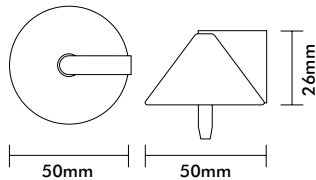

Floor Mounted Door Stop

Product Code	Description	Finish
400	Floor Mounted Door Stop	SC/CP