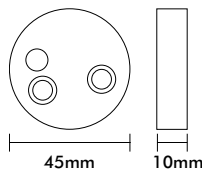

Floor Mounted Door Stop

Product Code	Description	Finish
400	Floor Mounted Door Stop	SC/CP