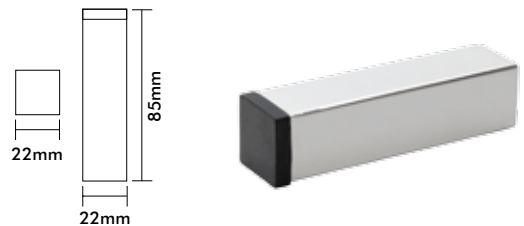

Skirting Mounted Door Stop

Product Code	Description	Finish
750	Skirting Mounted Door Stop	SSS/PSS