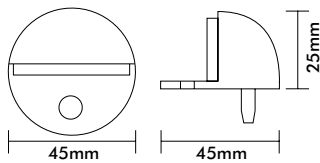

Floor Mounted Door Stop

Product Code	Description	Finish
290	Floor Mounted Door Stop	SC/CP
291	Door Stop Spacer (Suits Product Code 290)	SIL/CP