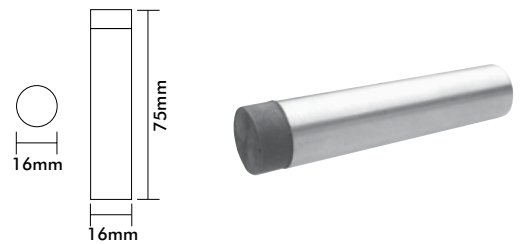

Skirting Mounted Door Stop

Product Code	Description	Finish
650	Skirting Mounted Door Stop	SSS/PSS