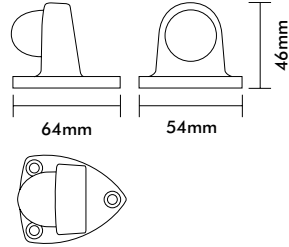

### Floor Mounted Door Stop

Product Code	Description	Finish
250	Floor Mounted Door Stop	SC/CP