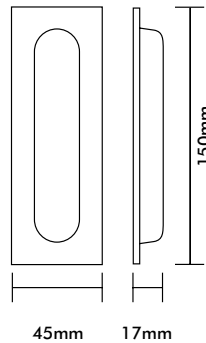

### Flush Pulls

Product Code	Description	Finish
6100FP	146 x 40mm Material-Stainless Steel	SSS/PSS

### Flush Pulls

Product Code	Description	Finish
6105FP	100 x 50mm Material-Stainless Steel	SSS/PSS

### Flush Pulls

Product Code	Description	Finish
6200FP	120 x 35mm Material-Brass	SC/CP

### Ring Pull

Product Code	Description	Finish
RP60	60 x 48mm Ring Pull	SSS