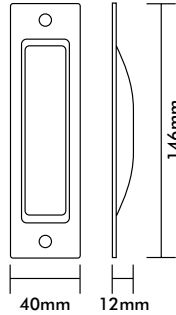

### Flush Pulls

Product Code	Description	Finish
6100FP	146 x 40mm Material-Stainless Steel	SSS/PSS

### Flush Pulls

Product Code	Description	Finish
6105FP	100 x 50mm Material-Stainless Steel	SSS/PSS

### Flush Pulls

Product Code	Description	Finish
6205FP	150 x 45mm Material-Brass	SC/CP

### Ring Pull

Product Code	Description	Finish
RP60	60 x 48mm Ring Pull	SSS