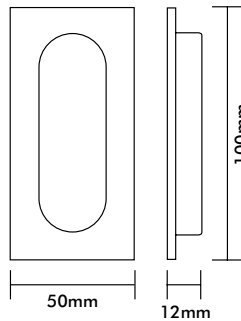

### Flush Pulls

Product Code	Description	Finish
6100FP	146 x 40mm Material-Stainless Steel	SSS/PSS

### Flush Pulls

Product Code	Description	Finish
6105FP	100 x 50mm Material-Stainless Steel	SSS/PSS

### Flush Pulls

Product Code	Description	Finish
6205FP	150 x 45mm Material-Brass	SC/CP

### Ring Pull

Product Code	Description	Finish
RP60	60 x 48mm Ring Pull	SSS