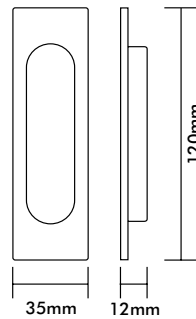

### Flush Pulls

Product Code	Description	Finish
6100FP	146 x 40mm Material-Stainless Steel	SSS/PSS

### Flush Pulls

Product Code	Description	Finish
6105FP	100 x 50mm Material-Stainless Steel	SSS/PSS

### Flush Pulls

Product Code	Description	Finish
6205FP	150 x 45mm Material-Brass	SC/CP

### Ring Pull

Product Code	Description	Finish
RP60	60 x 48mm Ring Pull	SSS