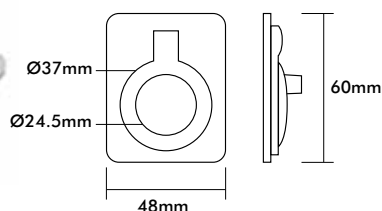

### Flush Pulls

Product Code	Description	Finish
6100FP	146 x 40mm Material-Stainless Steel	SSS/PSS

### Flush Pulls

Product Code	Description	Finish
6105FP	100 x 50mm Material-Stainless Steel	SSS/PSS

### Flush Pulls

Product Code	Description	Finish
6200FP	120 x 35mm Material-Brass	SC/CP

### Ring Pull

Product Code	Description	Finish
RP60	60 x 48mm Ring Pull	SSS