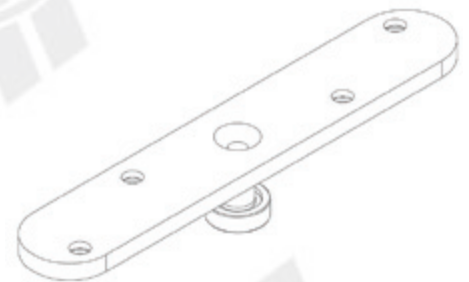

Brio 106RB-94 Brass Roller Channel Guide

[Click here to view on website](#)

SKU

BRIO-106RB-94

DESCRIPTION

Brio 106RB/94 Brass Roller Channel Guide

- Dimensions - 140mm L
- Incorporates a precision bearing

SPECIFICATION

Material	Brass
Warranty	10 Years

CATEGORIES

Bathroom Hardware & Fittings / Shower Curtains & Fittings

Brio
where ideas unfold

Contact

Customer Service: 1800 555 600

Locksmith Services: 1800 555 700

Email: online@accesshardware.com.au

Website: www.accesshardware.com.au

Disclaimer

The specifications on our website are often provided to us by our manufacturers, provided as guidance only. While Access ensures it deals with reputable manufacturers, it cannot verify the accuracy of every claim made by them about their products as manufacturers often reserve the right to make changes without notice. To the extent permitted by law, We are not liable in respect of any claims made on this website in respect of any specification or claim by a manufacturer for its product.