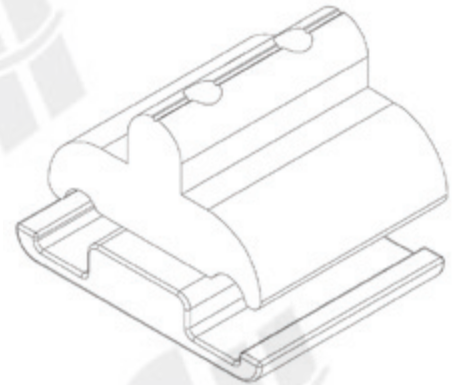

Brio 180DS In-Track Stop

[Click here to view on website](#)

SKU

BRIO-180DS

DESCRIPTION

Brio 180DS In-Track Stop

- Suits Brio 180 track sets
- Stainless steel

SPECIFICATION

Material Aluminium

Warranty 10 Years

CATEGORIES

Bathroom Hardware & Fittings / Shower Curtains & Fittings

Brio
where ideas unfold

Contact

Customer Service: 1800 555 600

Locksmith Services: 1800 555 700

Email: online@accesshardware.com.au

Website: www.accesshardware.com.au

Disclaimer

The specifications on our website are often provided to us by our manufacturers, provided as guidance only. While Access ensures it deals with reputable manufacturers, it cannot verify the accuracy of every claim made by them about their products as manufacturers often reserve the right to make changes without notice. To the extent permitted by law, We are not liable in respect of any claims made on this website in respect of any specification or claim by a manufacturer for its product.