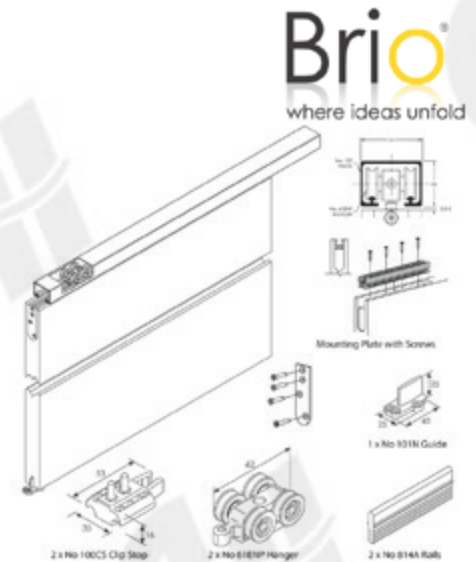

Brio ZC80-20-1 Zero Clearance 2000mm Complete Track Set

[Click here to view on website](#)

SKU

BRIO-ZC80-20/1

DESCRIPTION

Brio ZC80-20/1 Zero Clearance 2000mm Complete Track Set

- Suits single panel residential doors
- Maximum panel height of 3000mm
- Maximum panel width 950mm
- Minimum door thickness - 32mm
- Maximum door weight - 80kgs
- Channel length - 2000mm
- Set includes top track, hangars, door stops, nylon guide & timber fixing screws

SPECIFICATION

CATEGORIES

Locks & Latches / Sliding Door Locks / Fittings

Contact

Customer Service: 1800 555 600

Locksmith Services: 1800 555 700

Email: online@accesshardware.com.au

Website: www.accesshardware.com.au

Disclaimer

The specifications on our website are often provided to us by our manufacturers, provided as guidance only. While Access ensures it deals with reputable manufacturers, it cannot verify the accuracy of every claim made by them about their products as manufacturers often reserve the right to make changes without notice. To the extent permitted by law, We are not liable in respect of any claims made on this website in respect of any specification or claim by a manufacturer for its product.