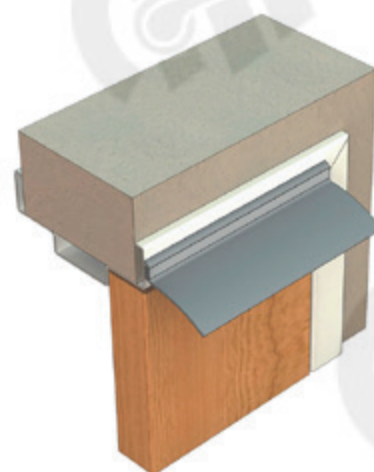

Kilargo IS9010 Drip Guard

[Click here to view on website](#)

SKU	Length
LO-IS9010-1000CA	1000mm
LO-IS9010-2250CA	2250mm
LO-IS9010-2500CA	2500mm

DESCRIPTION

An overhead drip guard designed to channel rain water away from exposed doors, particularly those which open outward.

An aesthetic PVC cover strip conceals the screw line. Suitable for single and double leaf doors, sliding doors, roller shutter doors, plus tilt-panels.

Standard Lengths

- 1000mm
- 2250mm
- 2500mm
- Also available in: 250mm increments from 1000mm to 3000mm (Special Order Only)

Standard Colours

- Silver anodised aluminium with grey PVC cover strip

SPECIFICATION

Finish	Silver
Includes Fixing Screws	Yes
Projection	65mm
Material	Aluminium & Silicone
Warranty	2 years from date of sale

CATEGORIES

Door Seals / Drip Guards

Contact

Customer Service: 1800 555 600
Locksmith Services: 1800 555 700
Email: online@accesshardware.com.au
Website: www.accesshardware.com.au

Disclaimer

The specifications on our website are often provided to us by our manufacturers, provided as guidance only. While Access ensures it deals with reputable manufacturers, it cannot verify the accuracy of every claim made by them about their products as manufacturers often reserve the right to make changes without notice. To the extent permitted by law, We are not liable in respect of any claims made on this website in respect of any specification or claim by a manufacturer for its product.