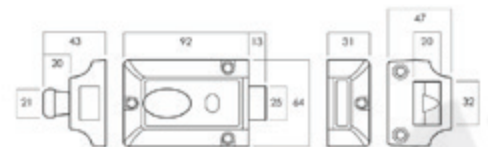

Contact

Customer Service: 1800 555 600

Locksmith Services: 1800 555 700

Email: online@accesshardware.com.au

Website: www.accesshardware.com.au

Disclaimer

The specifications on our website are often provided to us by our manufacturers, provided as guidance only. While Access Hardware ensures it deals with reputable manufacturers, it cannot verify the accuracy of every claim made by them about their products as manufacturers often reserve the right to make changes without notice. To the extent permitted by law, We are not liable in respect of any claims made on this website in respect of any specification or claim by a manufacturer for its product.