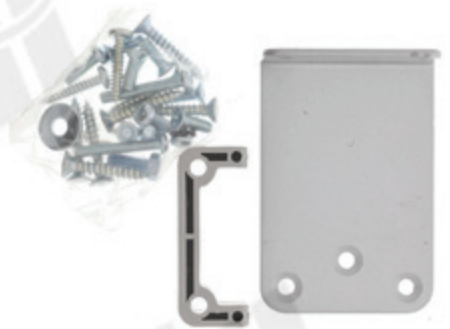

Lockwood 2024 Parallel Arm Bracket SIL

[Click here to view on website](#)

SKU

LWSP2024-10SIL

DESCRIPTION

Lockwood 2024 Parallel Arm Bracket Silver

- Suits Lockwood 2024 Door Closer Series

SPECIFICATION

Fire tested, check with manufacturer for further details.	No
Finish	Silver
Warranty	25 Years
Material	Steel
Max Door Width	NA
Min Door Thickness	NA
Max Door Weight	NA
Back Check	NA
Delayed Action	NA
Door Material	NA
Hold Open	NA
Spring Strength	NA
Max Opening	NA

CATEGORIES

Door Closers / Surface Mounted Door Closers / Door Closer Accessories

Contact

Customer Service: 1800 555 600

Locksmith Services: 1800 555 700

Email: online@accesshardware.com.au

Website: www.accesshardware.com.au

Disclaimer

The specifications on our website are often provided to us by our manufacturers, provided as guidance only. While Access ensures it deals with reputable manufacturers, it cannot verify the accuracy of every claim made by them about their products as manufacturers often reserve the right to make changes without notice. To the extent permitted by law, We are not liable in respect of any claims made on this website in respect of any specification or claim by a manufacturer for its product.