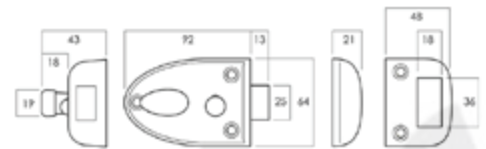

Lockwood 211 Streamlatch No Cylinder SP

[Click here to view on website](#)

SKU

LW211SPAONOCYL

DESCRIPTION

Lockwood 211 Streamlatch No Cylinder Satin Chrome Pearl

- Suits 28 -45mm Timber
- 60mm backset
- Case material - zinc
- Latch material - brass
- Reversible latch (Add LWSP201-67 strike for open out applications)
- 25 year manufacturer's warranty

SPECIFICATION

Backset	60mm
Case Material	Zinc
Warranty	25 Years
Hold Back (Dogging)	Yes
Keyway	NA
Includes Cylinder	No
Finish	Satin Chrome Pearl

CATEGORIES

Locks & Latches / Residential Locks & Latches / Residential Deadlatches

Locks & Latches / Rimlocks / Residential Rimlocks

Contact

Customer Service: 1800 555 600

Locksmith Services: 1800 555 700

Email: online@accesshardware.com.au

Website: www.accesshardware.com.au

Disclaimer

The specifications on our website are often provided to us by our manufacturers, provided as guidance only. While Access ensures it deals with reputable manufacturers, it cannot verify the accuracy of every claim made by them about their products as manufacturers often reserve the right to make changes without notice. To the extent permitted by law, We are not liable in respect of any claims made on this website in respect of any specification or claim by a manufacturer for its product.