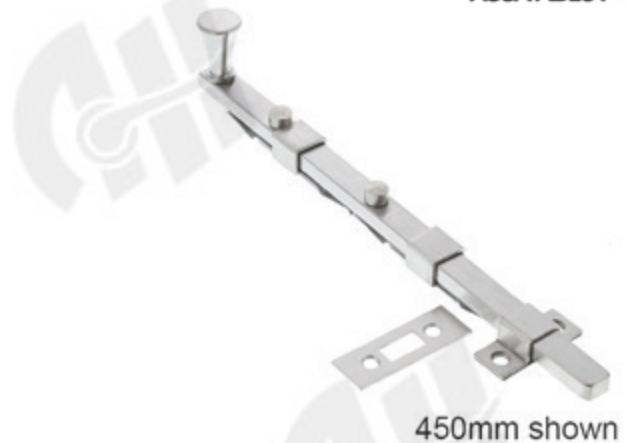

Lockwood 781X300 Panic Bolt Concealed Fix SC

[Click here to view on website](#)

SKU

EF781-300SC

DESCRIPTION

Lockwood 781X300 Panic Bolt Concealed Fix Satin Chrome

- 50mm bolt throw
- Length - 300mm
- Supplied with fixing screws, top guide & bottom plate
- Satin chrome finish
- Concealed fixings
- 25 year manufacturer's warranty
- S2 Security & D3 Durability Rating (AS4145.2-1993)

SPECIFICATION

Finish	Satin Chrome
Material	Brass
Throw	50mm
Warranty	25 Years
Length	300mm

CATEGORIES

Bolts / Panic Bolts

Exit Devices / Exit Bolts / Concealed Fix Exit Bolts

Contact

Customer Service: 1800 555 600