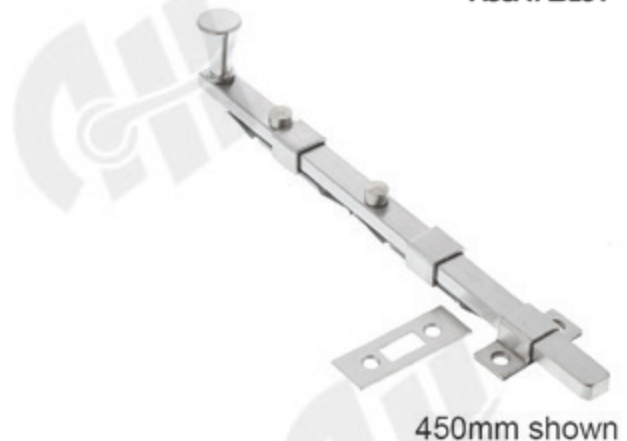

Lockwood 781X450 Panic Bolt Concealed Fix SC

[Click here to view on website](#)

SKU

EF781-450SC

DESCRIPTION

Lockwood 781X450 Panic Bolt Concealed Fix Satin Chrome

- 50mm bolt throw
- Length - 450mm
- Supplied with fixing screws, top guide & bottom plate
- Satin chrome finish
- Concealed fixings
- 25 year manufacturer's warranty
- S2 Security & D3 Durability Rating (AS4145.2-1993)

SPECIFICATION

Finish	Satin Chrome
Material	Brass
Throw	50mm
Warranty	25 Years
Length	450mm

CATEGORIES

Bolts / Panic Bolts

Exit Devices / Exit Bolts / Concealed Fix Exit Bolts

Contact

Customer Service: 1800 555 600