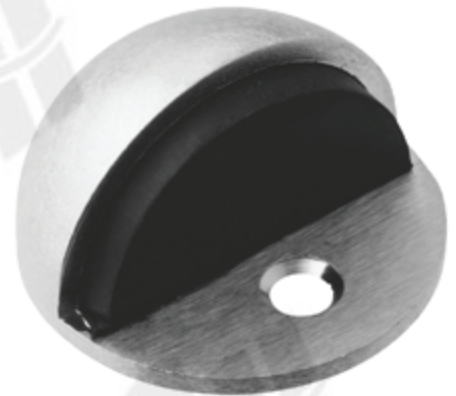

Lockwood A290 Door Stop SC

[Click here to view on website](#)

SKU

LWA290SC

DESCRIPTION

Lockwood A290 Door Stop Satin Chrome

- 43mm diameter
- 26mm height
- Floor mounted

SPECIFICATION

Material	Zinc
Includes Fixing Screws	Yes
Warranty	25 Years
Height	26mm
Finish	Satin Chrome Plate

CATEGORIES

Door Stops / Floor Mount

Contact

Customer Service: 1800 555 600

Locksmith Services: 1800 555 700

Email: online@accesshardware.com.au

Website: www.accesshardware.com.au

Disclaimer

The specifications on our website are often provided to us by our manufacturers, provided as guidance only. While Access ensures it deals with reputable manufacturers, it cannot verify the accuracy of every claim made by them about their products as manufacturers often reserve the right to make changes without notice. To the extent permitted by law, We are not liable in respect of any claims made on this website in respect of any specification or claim by a manufacturer for its product.