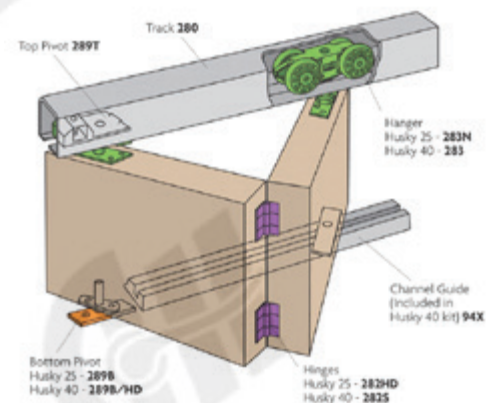

Lockwood HHF25-12 Husky 25 1234mm Sliding Door Kit

[Click here to view on website](#)

SKU

LWHHF25-12

DESCRIPTION

Lockwood HHF25/12 Husky 25 1234mm Sliding Door Kit

- Suits up to 44mm timber, timber framed or composite doors
- Ideal for folding partition doors
- Includes 1234mm galvanised steel track
- Maximum 2400mm x 610mm door size
- Maximum door weight - 25kg
- Track can be cut to length
- Concealed fixings
- No guide channel required for 25kg application
- Extra pivots (289B & 289T) required for two doors folding each way

SPECIFICATION

CATEGORIES

Locks & Latches / Sliding Door Locks / Sliding Door Accessories

Contact

Customer Service: 1800 555 600

Locksmith Services: 1800 555 700

Email: online@accesshardware.com.au

Website: www.accesshardware.com.au

Disclaimer

The specifications on our website are often provided to us by our manufacturers, provided as guidance only. While Access ensures it deals with reputable manufacturers, it cannot verify the accuracy of every claim made by them about their products as manufacturers often reserve the right to make changes without notice. To the extent permitted by law, We are not liable in respect of any claims made on this website in respect of any specification or claim by a manufacturer for its product.