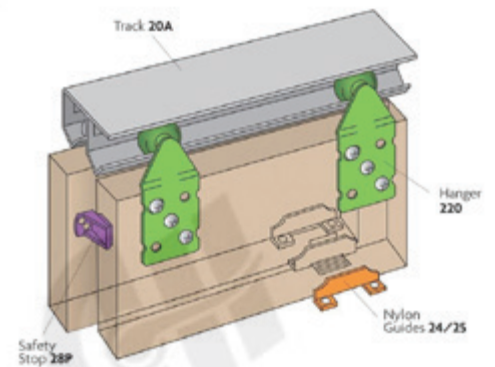

Lockwood HW18 Bi-Passing 1800mm Double Door Kit

[Click here to view on website](#)

SKU

LWHW18

DESCRIPTION

Lockwood HW18 Bi-Passing 1800mm Double Door Kit

- Suits up to 40mm timber, timber framed or composite doors
- Ideal for bi-passing cupboard and wardrobe doors
- Includes 1800mm track
- Maximum 2400mm x 900mm door size
- Maximum door weight - 45kg
- Includes double track to allow doors to slide

SPECIFICATION

CATEGORIES

Locks & Latches / Sliding Door Locks / Sliding Door Accessories

ASSA ABLOY

Contact

Customer Service: 1800 555 600
Locksmith Services: 1800 555 700
Email: online@accesshardware.com.au
Website: www.accesshardware.com.au

Disclaimer

The specifications on our website are often provided to us by our manufacturers, provided as guidance only. While Access ensures it deals with reputable manufacturers, it cannot verify the accuracy of every claim made by them about their products as manufacturers often reserve the right to make changes without notice. To the extent permitted by law, We are not liable in respect of any claims made on this website in respect of any specification or claim by a manufacturer for its product.