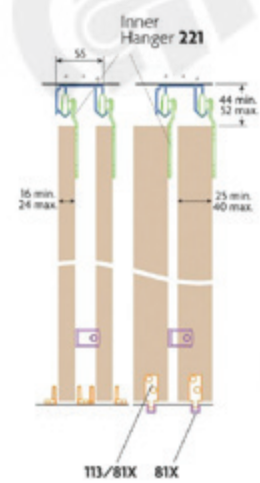

Lockwood HW18 Bi-Passing 1800mm Double Door Kit

[Click here to view on website](#)

SKU

LWHW18

DESCRIPTION

Lockwood HW18 Bi-Passing 1800mm Double Door Kit

- Suits up to 40mm timber, timber framed or composite doors
- Ideal for bi-passing cupboard and wardrobe doors
- Includes 1800mm track
- Maximum 2400mm x 900mm door size
- Maximum door weight - 45kg
- Includes double track to allow doors to slide

SPECIFICATION

CATEGORIES

Locks & Latches / Sliding Door Locks / Sliding Door Accessories

ASSA ABLOY

Contact

Customer Service: 1800 555 600
Locksmith Services: 1800 555 700
Email: online@accesshardware.com.au
Website: www.accesshardware.com.au

Disclaimer

The specifications on our website are often provided to us by our manufacturers, provided as guidance only. While Access ensures it deals with reputable manufacturers, it cannot verify the accuracy of every claim made by them about their products as manufacturers often reserve the right to make changes without notice. To the extent permitted by law, We are not liable in respect of any claims made on this website in respect of any specification or claim by a manufacturer for its product.