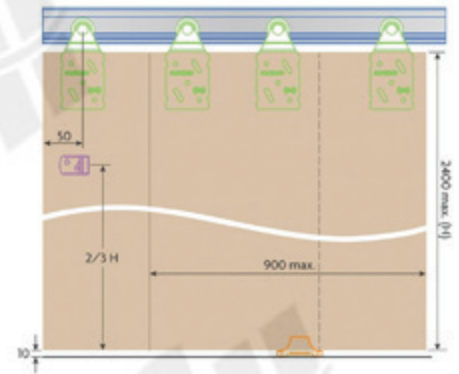

Lockwood HW18 Bi-Passing 1800mm Double Door Kit

[Click here to view on website](#)

SKU

LWHW18

DESCRIPTION

Lockwood HW18 Bi-Passing 1800mm Double Door Kit

- Suits up to 40mm timber, timber framed or composite doors
- Ideal for bi-passing cupboard and wardrobe doors
- Includes 1800mm track
- Maximum 2400mm x 900mm door size
- Maximum door weight - 45kg
- Includes double track to allow doors to slide

SPECIFICATION

CATEGORIES

Locks & Latches / Sliding Door Locks / Sliding Door Accessories

ASSA ABLOY

Contact

Customer Service: 1800 555 600
Locksmith Services: 1800 555 700
Email: online@accesshardware.com.au
Website: www.accesshardware.com.au

Disclaimer

The specifications on our website are often provided to us by our manufacturers, provided as guidance only. While Access ensures it deals with reputable manufacturers, it cannot verify the accuracy of every claim made by them about their products as manufacturers often reserve the right to make changes without notice. To the extent permitted by law, We are not liable in respect of any claims made on this website in respect of any specification or claim by a manufacturer for its product.