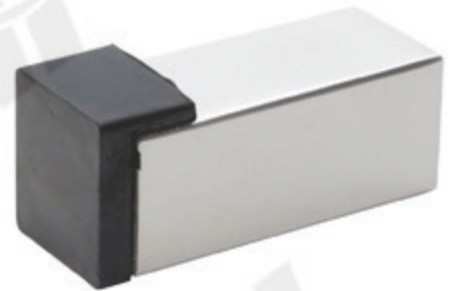

Novas NH700 Door Stop SSS

[Click here to view on website](#)

SKU

NH700SSS

DESCRIPTION

Novas NH700 Door Stop Satin Stainless Steel

- 56mm projection
- 25mm x 22mm
- Skirting mounted

SPECIFICATION

CATEGORIES

Door Stops / Wall Mounted

Contact

Customer Service: 1800 555 600

Locksmith Services: 1800 555 700

Email: online@accesshardware.com.au

Website: www.accesshardware.com.au

Disclaimer

The specifications on our website are often provided to us by our manufacturers, provided as guidance only. While Access ensures it deals with reputable manufacturers, it cannot verify the accuracy of every claim made by them about their products as manufacturers often reserve the right to make changes without notice. To the extent permitted by law, We are not liable in respect of any claims made on this website in respect of any specification or claim by a manufacturer for its product.