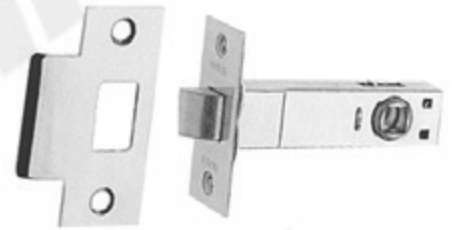

Parisi 1A 7.8mm Tubular Latch PSS

[Click here to view on website](#)

SKU

PAR-1A-CP

DESCRIPTION

Parisi 1A 7.8mm Tubular Latch Polished Stainless Steel

- 60mm backset
- T-strike included
- Fixing screws supplied
- Spindle available separately

SPECIFICATION

CATEGORIES

Locks & Latches / Plainlatches

PARISI

Contact

Customer Service: 1800 555 600

Locksmith Services: 1800 555 700

Email: online@accesshardware.com.au

Website: www.accesshardware.com.au

Disclaimer

The specifications on our website are often provided to us by our manufacturers, provided as guidance only. While Access ensures it deals with reputable manufacturers, it cannot verify the accuracy of every claim made by them about their products as manufacturers often reserve the right to make changes without notice. To the extent permitted by law, We are not liable in respect of any claims made on this website in respect of any specification or claim by a manufacturer for its product.