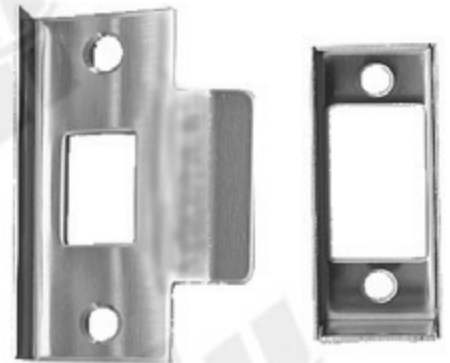

Parisi RC1A Tubular Latch Rebate Kit SC

[Click here to view on website](#)

SKU

PAR-RC1-1ASC

DESCRIPTION

Parisi RC1A Tubular Latch Rebate Kit Satin Chrome

- Suits 1A latches & 6002 privacy set
- Satin chrome finish

SPECIFICATION

CATEGORIES

Locks & Latches / Locksets / Lockset Spare Parts & Accessories

PARISI

Contact

Customer Service: 1800 555 600

Locksmith Services: 1800 555 700

Email: online@accesshardware.com.au

Website: www.accesshardware.com.au

Disclaimer

The specifications on our website are often provided to us by our manufacturers, provided as guidance only. While Access ensures it deals with reputable manufacturers, it cannot verify the accuracy of every claim made by them about their products as manufacturers often reserve the right to make changes without notice. To the extent permitted by law, We are not liable in respect of any claims made on this website in respect of any specification or claim by a manufacturer for its product.