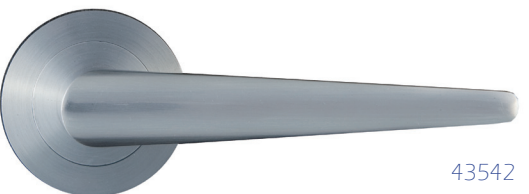

43540

Now available in  
Bright Chrome #33540

43540 with square clip on adaptor 43539

43546

43546 with square clip on adaptor 43539

43547

43547 with square clip on adaptor 43539

43542