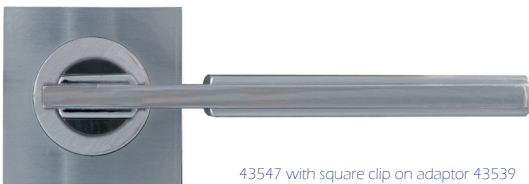

43540

Now available in  
Bright Chrome #33540

43540 with square clip on adaptor 43539

43546

43546 with square clip on adaptor 43539

43547

43547 with square clip on adaptor 43539

43542

43542 with square clip on adaptor 43539

Integrated privacy kit available for bathroom/privacy door applications