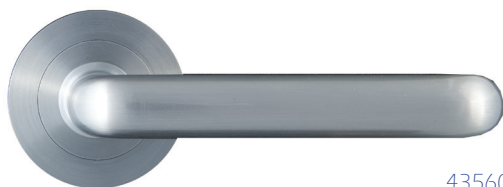

# 4 hour fire rating

Reversible lever for either left or right hand opening doors

43559

43559 with square clip on adaptor 43539

43543

43543 with square clip on adaptor 43539

43560

43560 with square clip on adaptor 43539