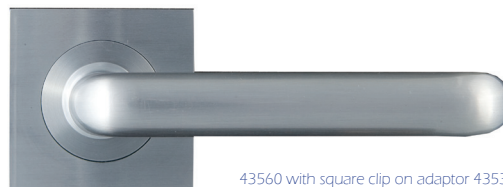

# 4 hour fire rating

Reversible lever for either left or right hand opening doors

43559

43559 with square clip on adaptor 43539

43543

43543 with square clip on adaptor 43539

43560

43560 with square clip on adaptor 43539