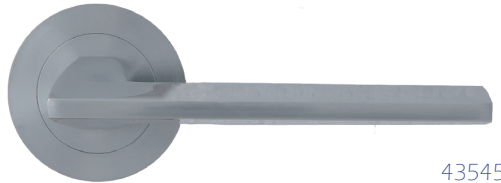

# 10 year mechanical ball bearing warranty

for continuous smooth and friction free operation

NEW DESIGN

43549

43549 with square clip on adaptor 43539

43548

43548 with square clip on adaptor 43539

Now available in  
Bright Chrome #33548

# 4 hour fire rating

Reversible lever for either left or right hand opening doors

43559

43559 with square clip on adaptor 43539

43543

43543 with square clip on adaptor 43539

43560

43560 with square clip on adaptor 43539