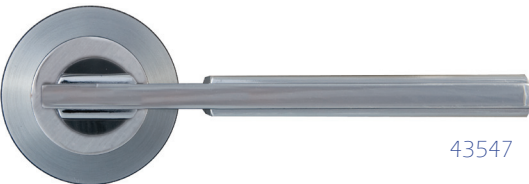

43540

Now available in  
Bright Chrome #33540

43540 with square clip on adaptor 43539

43546

43546 with square clip on adaptor 43539

43547

43547 with square clip on adaptor 43539

43542