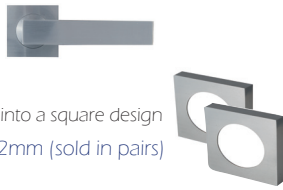

43544

43544 with square clip on adaptor 43539

## SQUARE

clip on adaptor conversion plate  
convert any round backplate lever handle design into a square design  
#43539 52x52mm (sold in pairs)

(Think outside the square  
use the conversion adaptor plate for a  
diamond shape design on any lever of your choice)