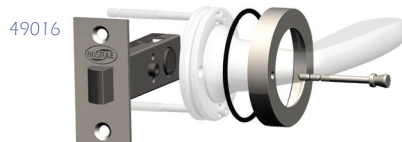

## Door adaptor plate

Used when there is a pre-existing hole in the door that is greater than 52mm diameter (sold individually)

## Integrated bathroom/privacy options

to suit **SQUARE** backplate styles

to suit **ROUND** backplate styles

Alternatively, for separate bathroom locking options, use the heavy duty 49032 locking bolt with either the square or round privacy adaptors below.