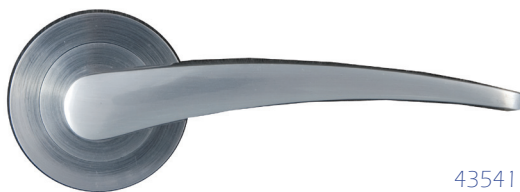

43541

43541 with square clip on adaptor 43539