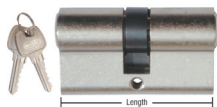

### Rebated Doors

Integrated Rebated Lock  
49002 - 45mm Backset  
49003 - 60mm Backset

Features: Heavy duty black powder coated steel case and hardened steel internal components, hardened steel rolling pins resist hacksawing of bolt, reversible latch for either left or right hand opening doors, key retracts both bolt and latch simultaneously for one hand operation. (Bolt Throw:24mm)

### Rebated Doors

49210 Separate rebate kit used in conjunction with either lock above

Features: Heavy duty black powder coated steel case, reversible latch for either left or right hand opening doors, key retracts both bolt and latch simultaneously for one hand operation, hardened steel 3 way locking bolt.

## Euro cylinders to suit high security locks

49142 - **5pin 39mm** Single Cylinder  
49143 - **5pin 60mm** Double Cylinder  
49144 - **5pin 65mm** Double Cylinder  
49147 - **6pin 70mm** Double Cylinder  
49148 - **6pin 80mm** Double Cylinder