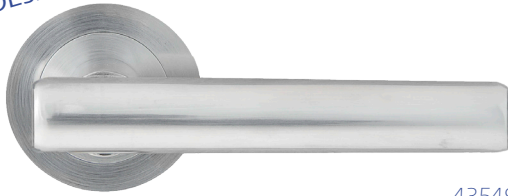

43540

Now available in  
Bright Chrome #33540

43540 with square clip on adaptor 43539

43546

43546 with square clip on adaptor 43539

43547

43547 with square clip on adaptor 43539

43542

43542 with square clip on adaptor 43539

Integrated privacy kit available for bathroom/privacy door applications

# 10 year mechanical ball bearing warranty

for continuous smooth and friction free operation

NEW DESIGN

43549

43549 with square clip on adaptor 43539

43548

43548 with square clip on adaptor 43539

Now available in  
Bright Chrome #33548

# 4 hour fire rating

Reversible lever for either left or right hand opening doors

43559

43559 with square clip on adaptor 43539

43543

43543 with square clip on adaptor 43539

43560

43560 with square clip on adaptor 43539