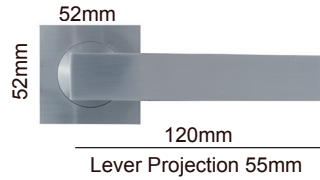

all measurements are approximates and may vary slightly between designs

front cover pic: 43540 with square clip on adaptor 43539