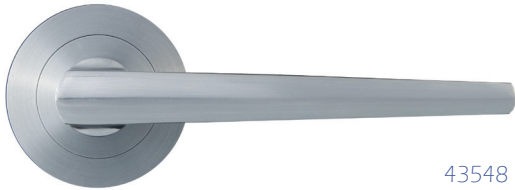

# 10 year mechanical ball bearing warranty

for continuous smooth and friction free operation

NEW DESIGN

43549

43549 with square clip on adaptor 43539

43548

43548 with square clip on adaptor 43539

Now available in  
Bright Chrome #33548

# 4 hour fire rating

Reversible lever for either left or right hand opening doors

43559

43559 with square clip on adaptor 43539

43543

43543 with square clip on adaptor 43539

43560

43560 with square clip on adaptor 43539