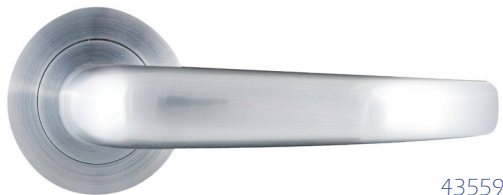

43545

43545 with square clip on adaptor 43539

43541

43541 with square clip on adaptor 43539

Suitable for all internal or external commercial applications

# 4 hour fire rating

Reversible lever for either left or right hand opening doors

43559

43559 with square clip on adaptor 43539

43543

43543 with square clip on adaptor 43539

43560

43560 with square clip on adaptor 43539