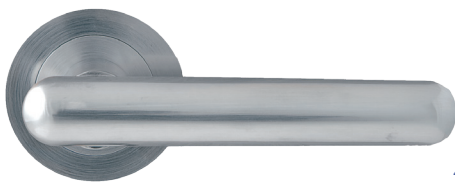

# 4 hour fire rating

Reversible lever for either left or right hand opening doors

43559

43559 with square clip on adaptor 43539

43543

43543 with square clip on adaptor 43539

43560

43560 with square clip on adaptor 43539