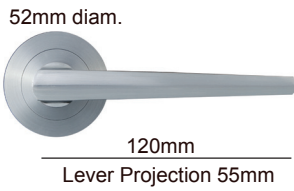

all measurements are approximates and may vary slightly between designs

front cover pic: 43540 with square clip on adaptor 43539