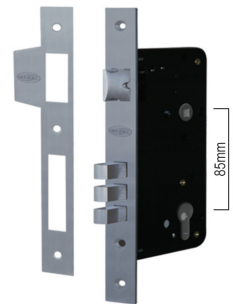

### Rebated Doors

Integrated Rebated Lock  
49002 - 45mm Backset  
49003 - 60mm Backset

Features: Heavy duty black powder coated steel case and hardened steel internal components, hardened steel rolling pins resist hacksawing of bolt, reversible latch for either left or right hand opening doors, key retracts both bolt and latch simultaneously for one hand operation. (Bolt Throw:24mm)

### Standard Doors

49208 - 45mm Backset  
49209 - 60mm Backset

### Rebated Doors

49210 Separate rebate kit used in conjunction with either lock above

Features: Heavy duty black powder coated steel case, reversible latch for either left or right hand opening doors, key retracts both bolt and latch simultaneously for one hand operation, hardened steel 3 way locking bolt.