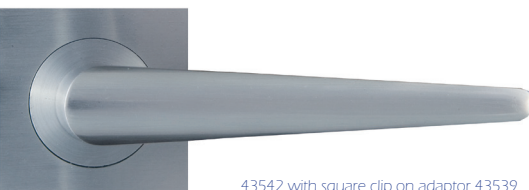

43540

Now available in  
Bright Chrome #33540

43540 with square clip on adaptor 43539

43546

43546 with square clip on adaptor 43539

43547

43547 with square clip on adaptor 43539

43542