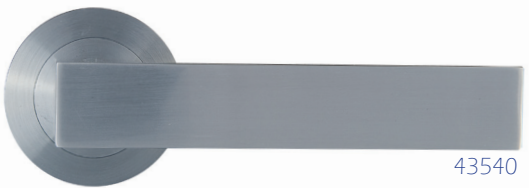

43540

Now available in  
Bright Chrome #33540

43540 with square clip on adaptor 43539

43546

43546 with square clip on adaptor 43539

43547

43547 with square clip on adaptor 43539

43542