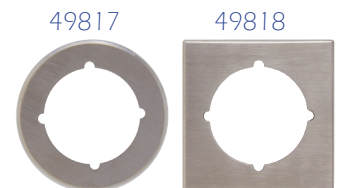

Door adaptor plate

Used when there is a pre-existing hole in the door that is greater than 52mm diameter (sold individually)