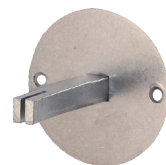

## Euro cylinders to suit high security locks

49142 - **5pin 39mm** Single Cylinder  
49143 - **5pin 60mm** Double Cylinder  
49144 - **5pin 65mm** Double Cylinder  
49147 - **6pin 70mm** Double Cylinder  
49148 - **6pin 80mm** Double Cylinder

49141 - 39mm Single Thumb Turn Cylinder  
49145 - **5pin 60mm** Single/Thumb Turn Cylinder  
49149 - **6pin 70mm** Single/Thumb Turn Cylinder

Spare blank keys are available for all cylinders (9845)

## Escutcheon cylinder covers

To match with square plates  
43538 EURO 43537 OVAL  
Square Solid Escutcheon (52x52mm)  
Alternative Euro design 43726 (40x40mm)

43700 - 40mm diam.  
43701 - 45mm diam,  
43702 - 52mm diam.