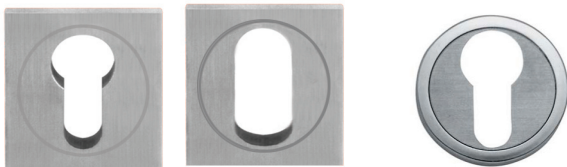

Escutcheon cylinder covers