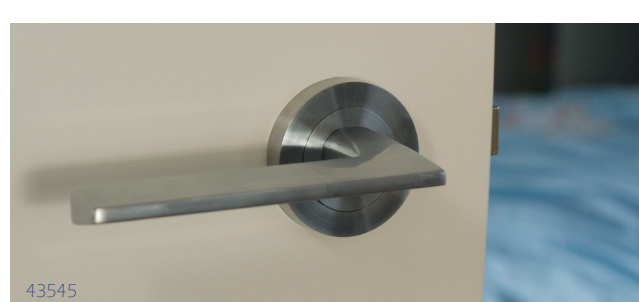

Its all about choice.

Purchase Builders Choice Hardware products through Access Hardware to earn 1 Qantas Point per $1 spent for your business*. Find out more by calling Access Hardware customer service on 1800 555 600 or visit accesshardware.com.au

*A business must be a Qantas Business Rewards member to earn Qantas points for business. Membership and Qantas Points are subject to Qantas Business Rewards Terms and Conditions at qantasbusinessrewards.com/terms and Access Hardware Terms and Conditions at www.accesshardware.com.au/qbr

Customer Service
1800 555 600

Locksmithing
1800 555 700