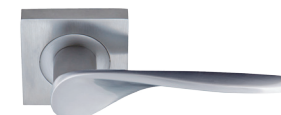

# 4 hour fire rating

Reversible lever for either left or right hand opening doors

43559

43559 with square clip on adaptor 43539

43543

43543 with square clip on adaptor 43539

43560

43560 with square clip on adaptor 43539