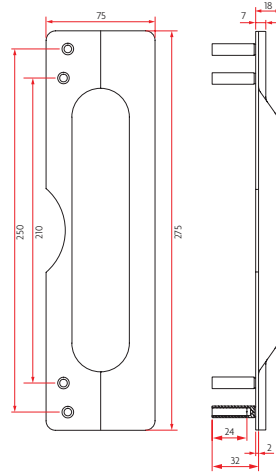

CYLINDRICAL PLATE

SAB-SS088C-SSS

- Concealed Fixing
- Suitable for Cylindrical Locksets, Deadbolts and Lever on Rose Furniture
- 70mm backset, max rose diameter 85mm
- 60mm backset, Max rose diameter 70mm
- Door Thickness between 33mm and 50mm

Fixings: 4 x 28mm M6 Flat Allen Key Bolts.

STANDARD PLATE

SAB-SS092C-SSS

- Concealed Fixing
- Suitable for 127mm Backset Cylindrical Locksets and Deadbolts, 48mm Wide Plate Furniture.
- Door Thickness between 33mm and 50mm

Fixings: 4 x 28mm M6 Flat Allen Key Bolts.

NARROW STYLE PLATE

SAB-SS097V-SSS

- Semi Visible Fixing
- Suitable for Narrow Plate Furniture 185mm Long
- Door Thickness between 33mm and 45mm

Fixings: 2 x M6 Flat Allen Key Sex Bolts.