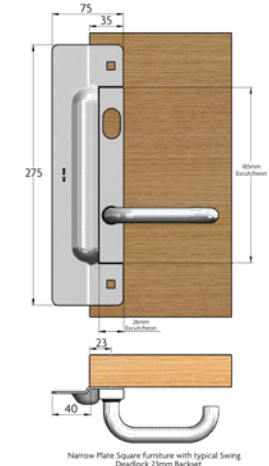

CYLINDRICAL PLATE

SAB-SS088C-SSS

- Concealed Fixing
- Suitable for Cylindrical Locksets, Deadbolts and Lever on Rose Furniture
- 70mm backset, max rose diameter 85mm
- 60mm backset, Max rose diameter 70mm
- Door Thickness between 33mm and 50mm

Fixings: 4 x 28mm M6 Flat Allen Key Bolts.

STANDARD PLATE

SAB-SS092C-SSS

- Concealed Fixing
- Suitable for 127mm Backset Cylindrical Locksets and Deadbolts, 48mm Wide Plate Furniture.
- Door Thickness between 33mm and 50mm

Fixings: 4 x 28mm M6 Flat Allen Key Bolts.

NARROW STYLE PLATE

SAB-SS097V-SSS

- Semi Visible Fixing
- Suitable for Narrow Plate Furniture 185mm Long
- Door Thickness between 33mm and 45mm

Fixings: 2 x M6 Flat Allen Key Sex Bolts.