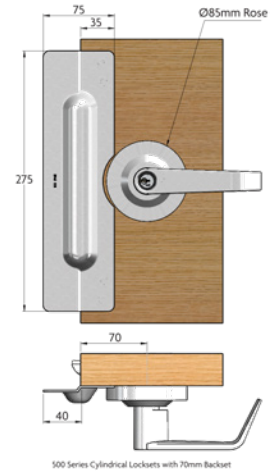

Fire Rated

STRIKE SHIELDS

SPECIFICATIONS

The Sabre range of Strike Shields are ideal products to include when looking for added security especially on opening outward doors. Opening outward doors expose the latch or bolt of the lockset which can be prone to attack from unwanted intruders. The Sabre Strike Shield offers protection to this area of the latch and also the lock from attack. There

CYLINDRICAL PLATE

SAB-SS088C-SSS

- Concealed Fixing
- Suitable for Cylindrical Locksets, Deadbolts and Lever on Rose Furniture
- 70mm backset, max rose diameter 85mm
- 60mm backset, Max rose diameter 70mm
- Door Thickness between 33mm and 50mm

Fixings: 4 x 28mm M6 Flat Allen Key Bolts.

STANDARD PLATE

SAB-SS092C-SSS

- Concealed Fixing
- Suitable for 127mm Backset Cylindrical Locksets and Deadbolts, 48mm Wide Plate Furniture.
- Door Thickness between 33mm and 50mm

Fixings: 4 x 28mm M6 Flat Allen Key Bolts.

NARROW STYLE PLATE

SAB-SS097V-SSS

- Semi Visible Fixing
- Suitable for Narrow Plate Furniture 185mm Long
- Door Thickness between 33mm and 45mm

Fixings: 2 x M6 Flat Allen Key Sex Bolts.