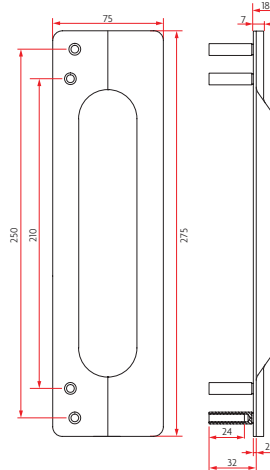

CYLINDRICAL PLATE

SAB-SS088C-SSS

- Concealed Fixing
- Suitable for Cylindrical Locksets, Deadbolts and Lever on Rose Furniture
- 70mm backset, max rose diameter 85mm
- 60mm backset, Max rose diameter 70mm
- Door Thickness between 33mm and 50mm

Fixings: 4 x 28mm M6 Flat Allen Key Bolts.

STANDARD PLATE

SAB-SS092C-SSS

- Concealed Fixing
- Suitable for 127mm Backset Cylindrical Locksets and Deadbolts, 48mm Wide Plate Furniture.
- Door Thickness between 33mm and 50mm

Fixings: 4 x 28mm M6 Flat Allen Key Bolts.

NARROW STYLE PLATE

SAB-SS097V-SSS

- Semi Visible Fixing
- Suitable for Narrow Plate Furniture 185mm Long
- Door Thickness between 33mm and 45mm

Fixings: 2 x M6 Flat Allen Key Sex Bolts.