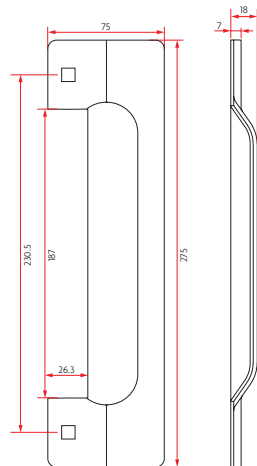

CYLINDRICAL PLATE

SAB-SS088C-SSS

- Concealed Fixing
- Suitable for Cylindrical Locksets, Deadbolts and Lever on Rose Furniture
- 70mm backset, max rose diameter 85mm
- 60mm backset, Max rose diameter 70mm
- Door Thickness between 33mm and 50mm

Fixings: 4 x 28mm M6 Flat Allen Key Bolts.

STANDARD PLATE

SAB-SS092C-SSS

- Concealed Fixing
- Suitable for 127mm Backset Cylindrical Locksets and Deadbolts, 48mm Wide Plate Furniture.
- Door Thickness between 33mm and 50mm

Fixings: 4 x 28mm M6 Flat Allen Key Bolts.

NARROW STYLE PLATE

SAB-SS097V-SSS

- Semi Visible Fixing
- Suitable for Narrow Plate Furniture 185mm Long
- Door Thickness between 33mm and 45mm

Fixings: 2 x M6 Flat Allen Key Sex Bolts.