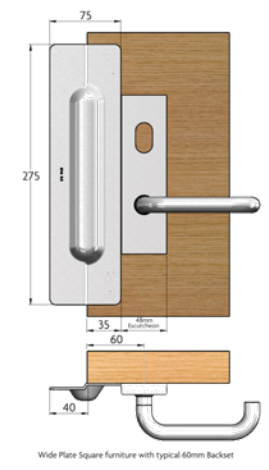

CYLINDRICAL PLATE

SAB-SS088C-SSS

- Concealed Fixing
- Suitable for Cylindrical Locksets, Deadbolts and Lever on Rose Furniture
- 70mm backset, max rose diameter 85mm
- 60mm backset, Max rose diameter 70mm
- Door Thickness between 33mm and 50mm

Fixings: 4 x 28mm M6 Flat Allen Key Bolts.

STANDARD PLATE

SAB-SS092C-SSS

- Concealed Fixing
- Suitable for 127mm Backset Cylindrical Locksets and Deadbolts, 48mm Wide Plate Furniture.
- Door Thickness between 33mm and 50mm

Fixings: 4 x 28mm M6 Flat Allen Key Bolts.

NARROW STYLE PLATE

SAB-SS097V-SSS

- Semi Visible Fixing
- Suitable for Narrow Plate Furniture 185mm Long
- Door Thickness between 33mm and 45mm

Fixings: 2 x M6 Flat Allen Key Sex Bolts.