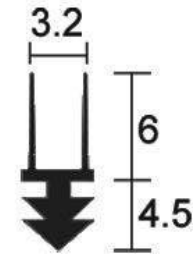

Kilargo IS0511 Elastomeric Perimeter Seal - Black

LO-IS0511-T6

PRODUCT OPTIONS

Door Seal Length: 1000mm
2100mm
2400mm
2700mm

DESCRIPTION

Incorporated into door assemblies for its medium temperature smoke and acoustic properties. Also used as a privacy seal on toilet cubicle doors. This rigid PVC base seal has co-extruded flame retardant, twin flexible smoke and acoustic fins. It fits quickly and easily into a nominal 3mm (wide) by 5mm (deep) interference fit groove.

* This seal is available with either a 4mm or 6mm fin height.

Gap Size

4mm Fin Height > min. 2mm / max. 3mm
6mm Fin Height > min. 3mm / max. 5mm

Colour

Black (white, grey & dark brown colours available to special order)

SPECIFICATION

MPN	IS0511
Brand	Kilargo
Product Width	6.2mm
Product Height	10.5mm
Product Finish or Colour	Black (BLK)
Product Material	PVC
Fire Tested	Yes
Acoustic Rated to AS1191 and ISO140.3	Yes
Suitable for Smoke Doors	Yes
Suitable for Door Type	Timber Doors
Contains Intumescent Material	No

Kilargo IS0511 Elastomeric Perimeter Seal - Black
Scan to view online and for additional product information , or call us on **1800 555 600**.

Print Date: 26/4/24

Seal Can Be Installed	Rebated
Gasket / Seal Colour	Black
Gasket Material	PVC
Min Door Gap	3mm
Max Door Gap	5mm
Product Warranty	2 Years