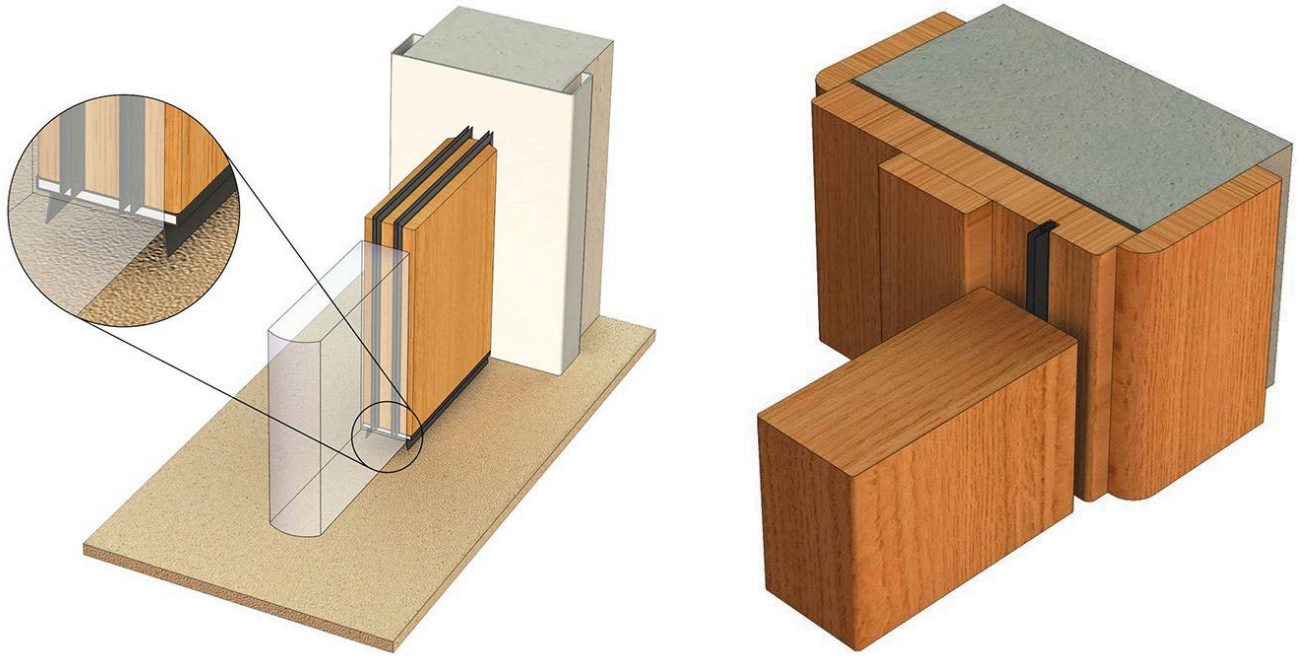

Seal Can Be Installed	Rebated
Gasket / Seal Colour	Black
Gasket Material	PVC
Min Door Gap	3mm
Max Door Gap	5mm
Product Warranty	2 Years

ADDITIONAL IMAGES

Kilargo IS0511 Elastomeric Perimeter Seal - Black
Scan to view online and for additional product information , or call us on **1800 555 600**.

Print Date: 26/4/24