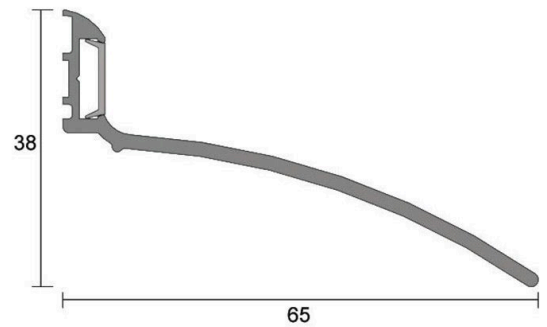

Kilargo IS9010 Drip Guard - Clear Anodised Aluminium

LO-IS9010

PRODUCT OPTIONS

Door Seal Length: 1000mm
2250mm
2500mm

DESCRIPTION

An overhead drip guard designed to channel rain water away from exposed doors, particularly those which open outward. An aesthetic PVC cover strip conceals the screw line. Suitable for single and double leaf doors, sliding doors, roller shutter doors, plus tilt-panels.

Standard Lengths

1000mm
2250mm
2500mm
Also available in: 250mm increments from 1000mm to 3000mm (Special Order Only)

Standard Colours

Silver anodised aluminium with grey PVC cover strip

SPECIFICATION

MPN	IS9010
Brand	Kilargo
Product Height	38mm
Product Thickness	65mm
Product Finish or Colour	Clear Anodised (CA)
Product Material	Aluminium
Includes Fixing Screws	No
Product Warranty	2 Years