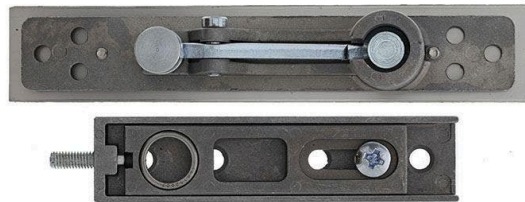

# Lockwood 884-20 Top Pivot Kit

SKU LWSP884-20

MPN SP884-20

## SPECIFICATION

<b>MPN</b>	SP884-20
<b>Brand</b>	Lockwood
<b>Product Finish or Colour</b>	Satin Stainless Steel (SSS)
<b>Product Material</b>	Varied Metals
<b>Product Warranty</b>	25 Years