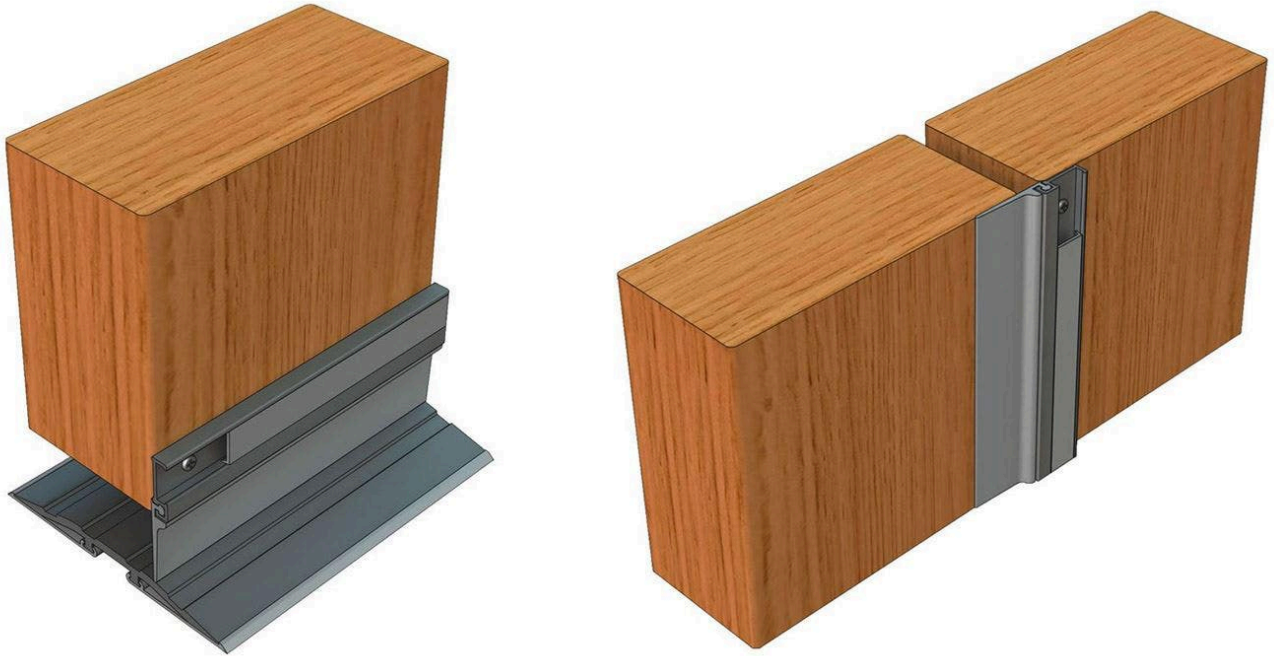

Contains Intumescent Material	No
Seal Can Be Installed	Surface Fix
Brush / Gasket Length	21mm
Gasket / Seal Colour	Grey
Gasket Material	Silicon Impregnated
Product Warranty	2 Years

ADDITIONAL IMAGES

Kilargo IS3080si Door Bottom Seal 21mm - Clear Anodised Aluminium
Scan to view online and for additional product information , or call us on **1800 555 600**.

Print Date: 27/4/24