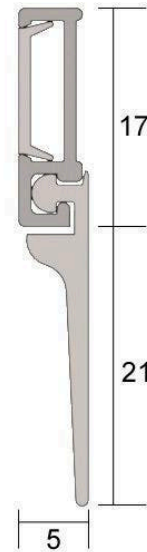

# Kilargo IS3080si Door Bottom Seal 21mm - Clear Anodised Aluminium

LO-IS3080

## PRODUCT OPTIONS

Door Seal Length: 1000mm  
2250mm

## DESCRIPTION

The IS3080si is a sweep action blade seal with a high performance silicone rubber fin, which can be fitted to door bottoms of outward opening doors. This seal can also be utilised as a meeting stile seal for pairs of doors. This seal can provide effective containment against ambient and medium temperature smoke, sound, dust, light, insects and weather.

### Standard Lengths

1000mm  
2250mm  
Also available in: 250mm increments from 1000mm to 5000mm (Special Order Only)