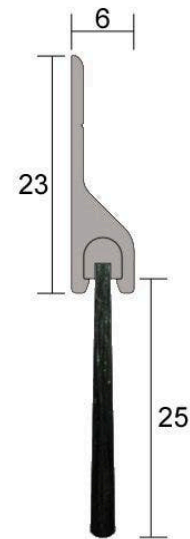

Kilargo IS5120 Brush Seal 25mm - Clear Anodised Aluminium

LO-IS5120

PRODUCT OPTIONS

Door Seal Length: 1000mm
2250mm
2500mm

DESCRIPTION

These brush seals are designed to be used around the head & jambs, door bottom and meeting stiles of single or double swing doors, revolving, tilt-up and roller doors. These seals help protect against draught and dust, insects and weather penetration. The slim-line carriers are aesthetically angled to avoid dust build-up. The black nylon brush filaments, which are locked into a galvanized steel strip, are available fitted to an aluminium carrier, or as brush only.

Standard Lengths

1000mm
2250mm
2500mm
Also available in: 250mm increments from 1000mm to 3000mm (Special Order Only)

Fixing

Brush only seals can be mortised into a nominal 3mm (w) x 4mm (d) groove (with the length slightly kinked for an interference fit)

Approvals

Durability tests demonstrating over 100,000 open & close cycles

SPECIFICATION

| | |
|--|-------------------------------|
| MPN | IS5120 |
| Brand | Kilargo |
| Product Height | 48mm |
| Product Thickness | 6mm |
| Product Finish or Colour | Clear Anodised (CA) |
| Product Material | Aluminium |
| Includes Fixing Screws | Yes |
| Fire Tested | No |
| Acoustic Rated to AS1191 and ISO140.3 | No |
| Suitable for Smoke Doors | No |
| Suitable for Door Type | Timber Doors, Aluminium Doors |
| Contains Intumescent Material | No |
| Seal Can Be Installed | Surface Fix |
| Brush / Gasket Length | 25mm |

Nylon Brush
Yes
2 Years

Kilargo IS5120 Brush Seal 25mm - Clear Anodised Aluminium
*Scan to view online and for additional product information , or call us on **1800 555 600**.*

Print Date: 26/4/24