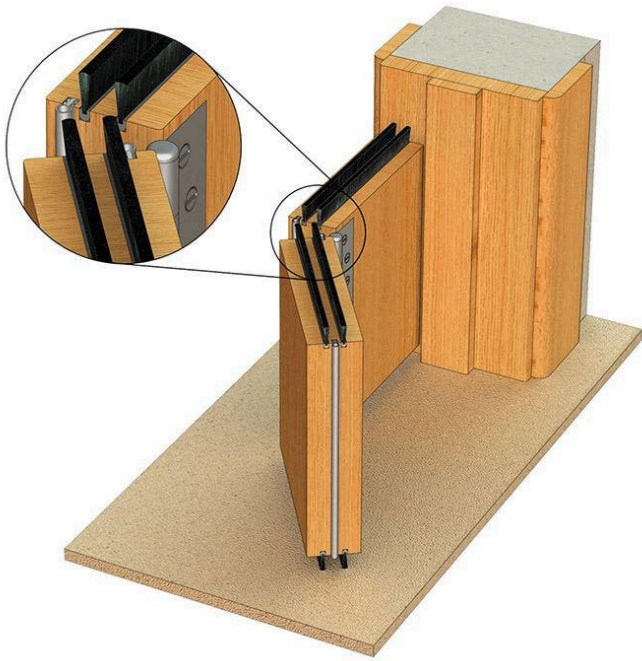

Gasket Material
Product Warranty

Nylon Brush
2 Years

ADDITIONAL IMAGES

Kilargo IS5120B Brush Seal 25mm - Brush Only
Scan to view online and for additional product information , or call us on **1800 555 600**.

Print Date: 25/4/24