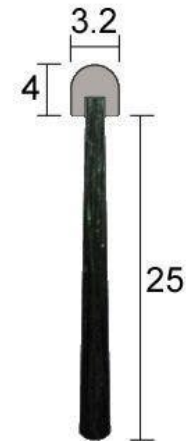

Kilargo IS5120B Brush Seal 25mm - Brush Only

LO-IS5120B

PRODUCT OPTIONS

Door Seal Length: 1000mm
2250mm
2500mm

DESCRIPTION

These brush seals are designed to be used around the head & jambs, door bottom and meeting stiles of single or double swing doors, revolving, tilt-up and roller doors. These seals help protect against draught and dust, insects and weather penetration. The slim-line carriers are aesthetically angled to avoid dust build-up. The black nylon brush filaments, which are locked into a galvanized steel strip, are available fitted to an aluminium carrier, or as brush only.

Standard Lengths

1000mm
2250mm
2500mm
Also available in: 250mm increments from 1000mm to 3000mm (Special Order Only)

Fixing

Brush only seals can be mortised into a nominal 3mm (w) x 4mm (d) groove (with the length slightly kinked for an interference fit)

Approvals

Durability tests demonstrating over 100,000 open & close cycles

SPECIFICATION

MPN	IS5120B
Brand	Kilargo
Product Height	29mm
Product Thickness	3.2mm
Product Finish or Colour	Black (BLK)
Product Material	Nylon
Includes Fixing Screws	No
Fire Tested	No
Acoustic Rated to AS1191 and ISO140.3	No
Suitable for Smoke Doors	No
Suitable for Door Type	Timber Doors
Contains Intumescent Material	No
Seal Can Be Installed	Rebated
Brush / Gasket Length	25mm

Kilargo IS5120B Brush Seal 25mm - Brush Only

Scan to view online and for additional product information , or call us on **1800 555 600**.

Print Date: 25/4/24

Gasket Material
Product Warranty

Nylon Brush
2 Years