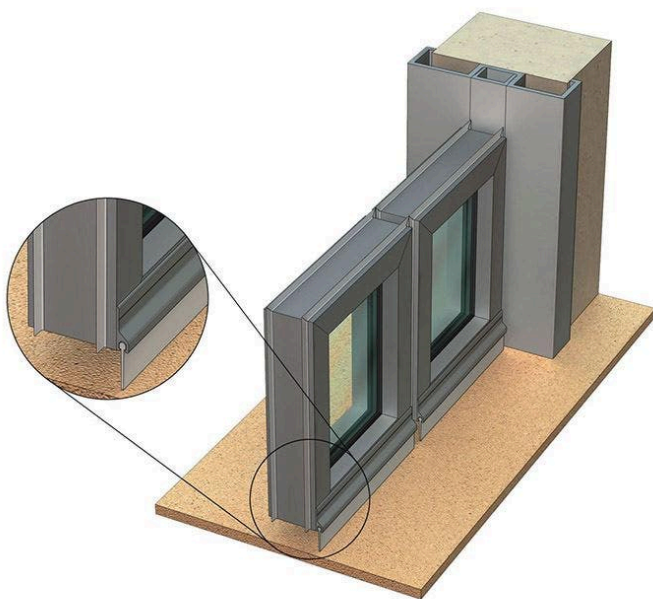

Product Material	Aluminium
Includes Fixing Screws	Yes
Fire Tested	Yes
Acoustic Rated to AS1191 and ISO140.3	Yes
Suitable for Smoke Doors	Yes
Suitable for Door Type	Timber Doors, Aluminium Doors
Contains Intumescent Material	No
Seal Can Be Installed	Surface Fix
Brush / Gasket Length	19mm
Gasket / Seal Colour	Grey
Gasket Material	Silicon Impregnated
Min Door Gap	12mm
Max Door Gap	19mm
Self Adhesive	Yes
Product Warranty	2 Years

ADDITIONAL IMAGES

Kilargo IS5116si Sweep Action Seal 19mm - Clear Anodised Aluminium
Scan to view online and for additional product information , or call us on **1800 555 600**.

Print Date: 27/4/24