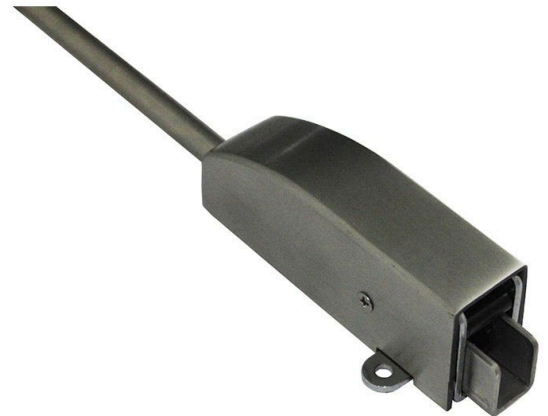

dormakaba 

dormakaba ED2227 Series Panic Exit Device Extension Rod Only - Silver - 600mm

SKU KBED22-44ERSIL

MPN 9400000002178

DESCRIPTION

dormakaba ED22/44 Exit Device Extension Rod

Extension rod to suit vertical panic devices
Overall length - 600mm
Suits doors over 2100mm high

SPECIFICATION

MPN	9400000002178
Brand	dormakaba
Product Length	600mm
Product Finish or Colour	Silver (SIL)
Product Material	Steel
Suitable for Door Type	Timber Doors, Aluminium Doors
Product Warranty	10 Years

ADDITIONAL IMAGES

dormakaba ED2227 Series Panic Exit Device Extension Rod Only - Silver - 600mm
Scan to view online and for additional product information , or call us on **1800 555 600**.

Print Date: 28/4/24

dormakaba ED2227 Series Panic Exit Device Extension Rod Only - Silver - 600mm
*Scan to view online and for additional product information , or call us on **1800 555 600**.*

Print Date: 28/4/24