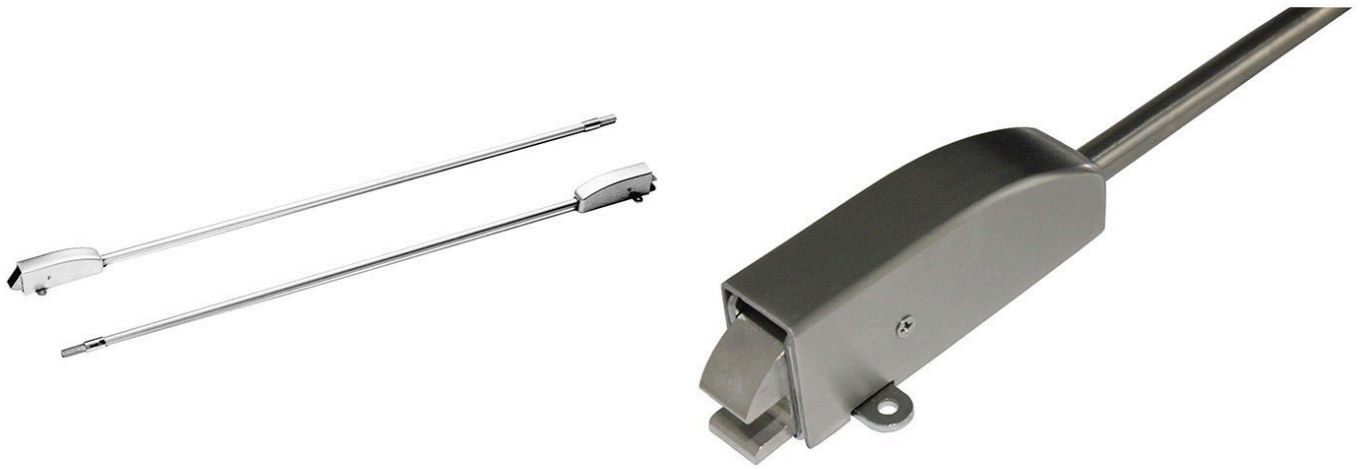

dormakaba 

dormakaba ED2227 Series Panic Exit Device Extension Rod Only - Silver - 600mm

SKU KBED22-44ERSIL

MPN 9400000002178

DESCRIPTION

dormakaba ED22/44 Exit Device Extension Rod

Extension rod to suit vertical panic devices
Overall length - 600mm
Suits doors over 2100mm high

SPECIFICATION

MPN	9400000002178
Brand	dormakaba
Product Length	600mm
Product Finish or Colour	Silver (SIL)
Product Material	Steel
Suitable for Door Type	Timber Doors, Aluminium Doors
Product Warranty	10 Years

ADDITIONAL IMAGES

dormakaba ED2227 Series Panic Exit Device Extension Rod Only - Silver - 600mm
Scan to view online and for additional product information , or call us on **1800 555 600**.

Print Date: 28/4/24

dormakaba ED2227 Series Panic Exit Device Extension Rod Only - Silver - 600mm
*Scan to view online and for additional product information , or call us on **1800 555 600**.*

Print Date: 28/4/24