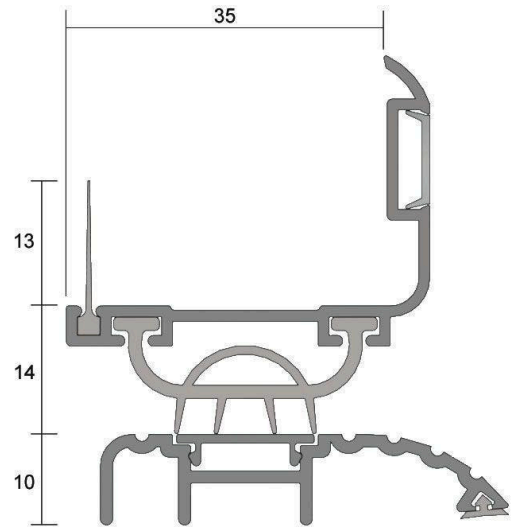

# Kilargo IS3100si Door Bottom Seal 24mm - Clear Anodised Aluminium

LO-IS3100SI

## PRODUCT OPTIONS

Door Seal Length: 1000mm  
2250mm

## DESCRIPTION

The IS3100si set incorporates an IS3070si door bottom seal plus an IS4100si threshold plate.

The IS3070si weather resistant door bottom seal can be fitted without removing the door, and can be used with alternative threshold plates. This seal provides effective containment against cold smoke, sound, dust, light, insects and weather. The aesthetic cover strip ensures there is no visible screw line.

### Gap Size

Min. 21mm / Max. 24mm