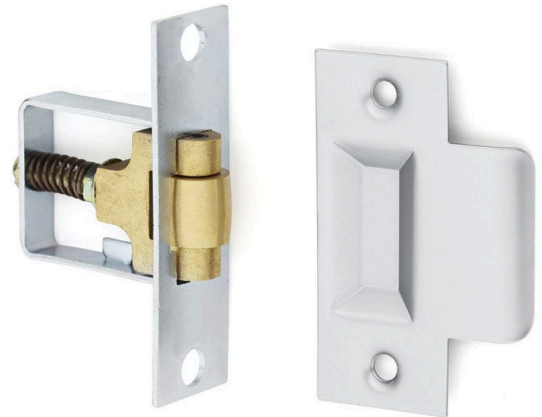

ASSA ABLOY

Lockwood 7580 Roller Bolt - Satin Chrome

SKU LW7580SC

MPN7580SC

DESCRIPTION

Lockwood 7580 Roller Bolt Assembly Satin Chrome

Non-locking adjustable projection roller bolt & strike assembly
To be used in conjunction with a primary locking device, entrance handles & other furniture
Suitable for use on internal or external doors
25 year manufacturer's warranty
Both 30mm & 90mm strikes supplied as standard

SPECIFICATION

MPN	7580SC
Brand	Lockwood
Product Height	76mm
Product Width	22mm
Product Length	76mm
Product Finish or Colour	Satin Chrome (SC)
Product Material	Stainless Steel
Includes Fixing Screws	Yes
Fire Tested	No
Includes Strike Plate	Yes
Has Deadlatching	No
Product Warranty	25 Years

Lockwood 7580 Roller Bolt - Satin Chrome

Scan to view online and for additional product information , or call us on **1800 555 600**.

Print Date: 23/4/24