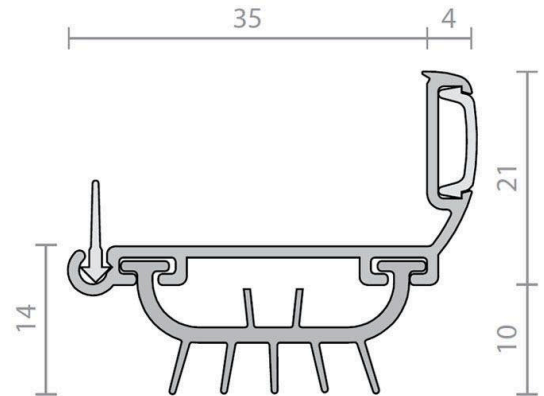

# Raven RP4T Door Bottom Sweep Seal 14mm - Clear Anodised Aluminium

RP4T

## PRODUCT OPTIONS

Door Seal Length: 1000mm  
1250mm  
1500mm  
1750mm  
2000mm  
3000mm

## DESCRIPTION

A weather seal, RP4T easily fits to the bottom of a door. It can be used in combination with threshold plates where even greater protection is required.

RP4T is particularly suitable for roll-up doors. Its fixings are concealed and its multi-blade seal defies rain infiltration.