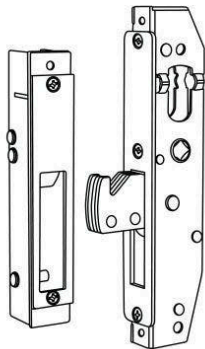

# Sabre 591 Sliding Deadlock Primary Lock - Satin Chrome

SKU SAB-DL591-SC

MPN SAB-DL591-SC

## SPECIFICATION

<b>MPN</b>	SAB-DL591-SC
<b>Brand</b>	Sabre
<b>Product Height</b>	180mm
<b>Product Width</b>	25mm
<b>Product Depth</b>	39mm
<b>Product Thickness</b>	21mm
<b>Product Finish or Colour</b>	Satin Chrome (SC)
<b>Product Material</b>	Steel
<b>Lock Backset</b>	23mm
<b>Includes Fixing Screws</b>	Yes
<b>Bolt / Latch Material</b>	Steel
<b>Fire Rating</b>	No
<b>Fire Tested</b>	No
<b>SCEC Rating</b>	No
<b>Includes Cylinder</b>	No
<b>Cylinder Cut Out Profile</b>	Oval
<b>Includes Strike Plate</b>	Yes
<b>Spindle Size</b>	8.0mm
<b>Bolt Throw</b>	28mm
<b>Lockable</b>	Yes
<b>Has Deadlatching</b>	No
<b>Anti Lockout / Kick Off</b>	No
<b>Suits Rebated Doors</b>	No

### Sabre 591 Sliding Deadlock Primary Lock - Satin Chrome

Scan to view online and for additional product information , or call us on **1800 555 600**.

Print Date: 19/4/24

**Min Door Thickness** 32mm  
**Product Warranty** 10 Years

**ADDITIONAL IMAGES**

590S (22mm)

590L (36mm)

591 (28mm)

**Sabre 591 Sliding Deadlock Primary Lock - Satin Chrome**  
Scan to view online and for additional product information , or call us on **1800 555 600**.