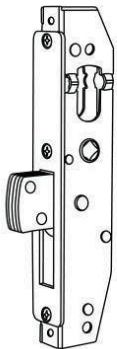

# Sabre 591 Sliding Deadlock Primary Lock - Satin Chrome

SKU SAB-DL591-SC

MPN SAB-DL591-SC

## SPECIFICATION

<b>MPN</b>	SAB-DL591-SC
<b>Brand</b>	Sabre
<b>Product Height</b>	180mm
<b>Product Width</b>	25mm
<b>Product Depth</b>	39mm
<b>Product Thickness</b>	21mm
<b>Product Finish or Colour</b>	Satin Chrome (SC)
<b>Product Material</b>	Steel
<b>Lock Backset</b>	23mm
<b>Includes Fixing Screws</b>	Yes
<b>Bolt / Latch Material</b>	Steel
<b>Fire Rating</b>	No
<b>Fire Tested</b>	No
<b>SCEC Rating</b>	No
<b>Includes Cylinder</b>	No
<b>Cylinder Cut Out Profile</b>	Oval
<b>Includes Strike Plate</b>	Yes
<b>Spindle Size</b>	8.0mm
<b>Bolt Throw</b>	28mm
<b>Lockable</b>	Yes
<b>Has Deadlatching</b>	No
<b>Anti Lockout / Kick Off</b>	No
<b>Suits Rebated Doors</b>	No

### Sabre 591 Sliding Deadlock Primary Lock - Satin Chrome

Scan to view online and for additional product information , or call us on **1800 555 600**.

Print Date: 19/4/24

**Min Door Thickness** 32mm  
**Product Warranty** 10 Years

**ADDITIONAL IMAGES**

590S (22mm)

590L (36mm)

591 (28mm)

**Sabre 591 Sliding Deadlock Primary Lock - Satin Chrome**  
Scan to view online and for additional product information , or call us on **1800 555 600**.