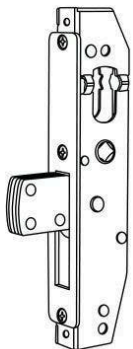

# Sabre 591 Sliding Deadlock Primary Lock - Satin Chrome

SKU SAB-DL591-SC

MPN SAB-DL591-SC

## SPECIFICATION

<b>MPN</b>	SAB-DL591-SC
<b>Brand</b>	Sabre
<b>Product Height</b>	180mm
<b>Product Width</b>	25mm
<b>Product Depth</b>	39mm
<b>Product Thickness</b>	21mm
<b>Product Finish or Colour</b>	Satin Chrome (SC)
<b>Product Material</b>	Steel
<b>Lock Backset</b>	23mm
<b>Includes Fixing Screws</b>	Yes
<b>Bolt / Latch Material</b>	Steel
<b>Fire Rating</b>	No
<b>Fire Tested</b>	No
<b>SCEC Rating</b>	No
<b>Includes Cylinder</b>	No
<b>Cylinder Cut Out Profile</b>	Oval
<b>Includes Strike Plate</b>	Yes
<b>Spindle Size</b>	8.0mm
<b>Bolt Throw</b>	28mm
<b>Lockable</b>	Yes
<b>Has Deadlatching</b>	No
<b>Anti Lockout / Kick Off</b>	No
<b>Suits Rebated Doors</b>	No

### Sabre 591 Sliding Deadlock Primary Lock - Satin Chrome

Scan to view online and for additional product information , or call us on **1800 555 600**.

Print Date: 19/4/24

**Min Door Thickness** 32mm  
**Product Warranty** 10 Years

**ADDITIONAL IMAGES**

590S (22mm)

590L (36mm)

591 (28mm)

**Sabre 591 Sliding Deadlock Primary Lock - Satin Chrome**  
Scan to view online and for additional product information , or call us on **1800 555 600**.