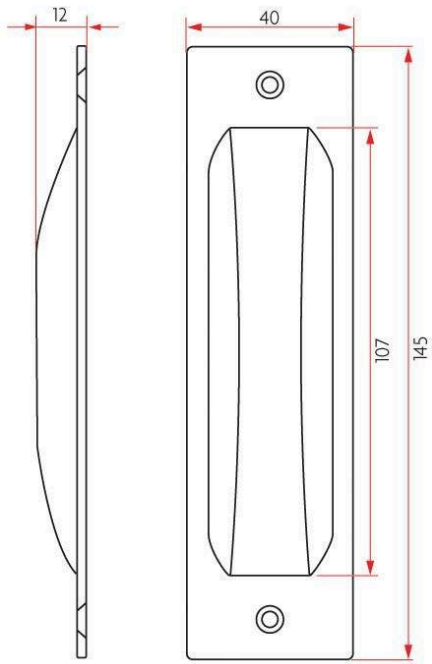

SABRE®

SABRE 610 Flush Pull - Satin Chrome

SKU SAB-FP610-SC

MPN SAB-FP610-SC

DESCRIPTION

SABRE 610 Flush Pull Satin Chrome

145mm L x 40mm W x 12mm D

Visible fix

Square end

SPECIFICATION

MPN	SAB-FP610-SC
Brand	SABRE
Product Width	40mm
Product Length	145mm
Product Warranty	5 Years
Product Depth	10mm
Square / Round Face	Square
Product Finish or Colour	Satin Chrome (SC)
Product Material	Zinc
Includes Fixing Screws	Yes
Suitable for Door Type	Timber Doors
Fixing	Visible Fixed
Min Door Thickness	15mm

ADDITIONAL IMAGES

SABRE 610 Flush Pull - Satin Chrome

Scan to view online and for additional product information , or call us on **1800 555 600**.

Print Date: 17/1/25

SABRE 610 Flush Pull - Satin Chrome

Scan to view online and for additional product information , or call us on **1800 555 600**.