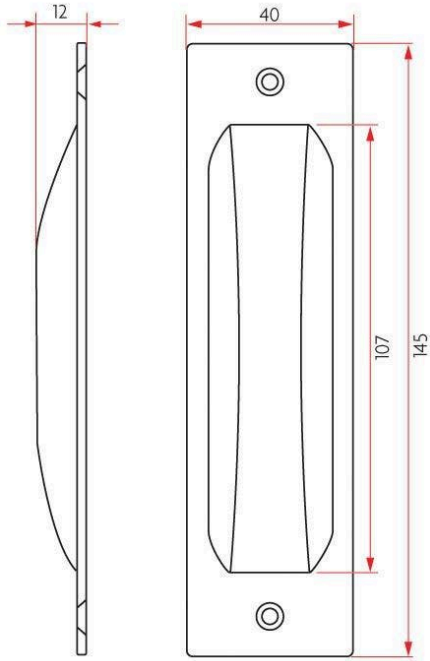

Sabre 610 Flush Pull - Satin Chrome

Scan to view online and for additional product information , or call us on **1800 555 600**.

Print Date: 23/4/24