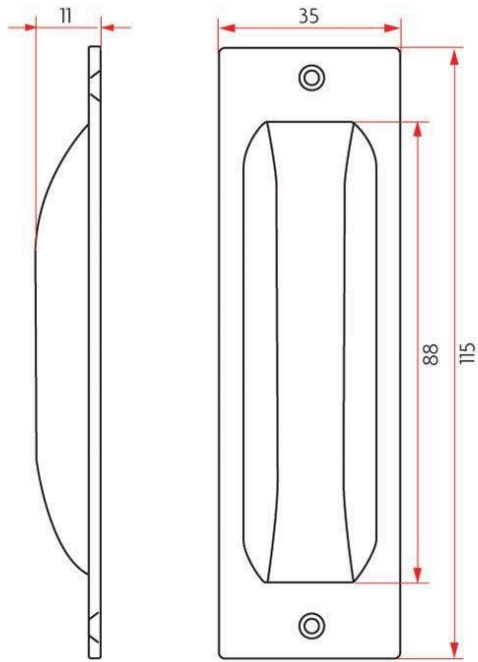

Sabre 611 Flush Pull - Satin Chrome

SKU SAB-FP611-SC

MPN SAB-FP611-SC

DESCRIPTION

Sabre 611 Flush Pull Satin Chrome

115mm L x 35mm W x 11mm D

Visible fix

Square end

SPECIFICATION

MPN	SAB-FP611-SC
Brand	Sabre
Product Width	35mm
Product Length	115mm
Product Depth	9mm
Square / Round Face	Square
Product Finish or Colour	Satin Chrome (SC)
Product Material	Zinc
Includes Fixing Screws	Yes
Suitable for Door Type	Timber Doors
Fixing	Visible Fixed
Min Door Thickness	15mm
Product Warranty	5 Years

ADDITIONAL IMAGES

Sabre 611 Flush Pull - Satin Chrome

Scan to view online and for additional product information , or call us on **1800 555 600**.

Print Date: 28/4/24

Sabre 611 Flush Pull - Satin Chrome

Scan to view online and for additional product information , or call us on **1800 555 600**.