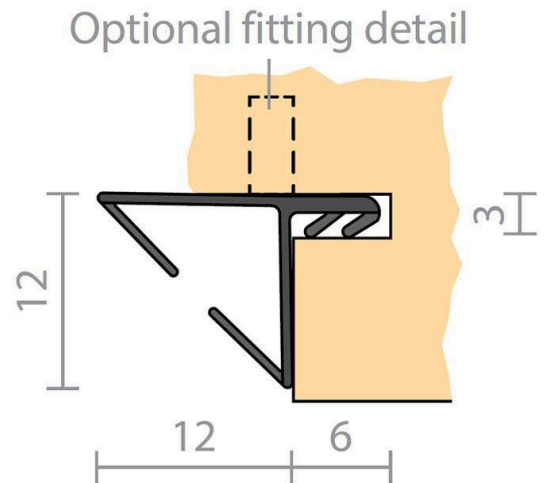

Raven RP134 Perimeter Seal - Black

RP134

PRODUCT OPTIONS

- Door Seal Length: 3000mm
- Single Door Set (1x1000mm, 2x2100mm)
 - Double Door Set (3x2100mm)
 - Long Single Door Set (1x1000mm, 2x2750mm)
 - Long Double Door Set (1x2000mm, 2x2750mm)

DESCRIPTION

The RP134 Delta Kerf Seal is a co-extruded PVC acoustic and smoke seal. Discreetly located in the protected corners of rebated timber doors and window frames. RP134 is suitable for new and retrofit applications.

Location: Around rebated frames of single and double butt hinged doors and windows.

Min/Max Gap: 3mm to 5.5mm.

Fixing: 3mm x 6mm deep kerf groove, push-in locking fit.

Seal: Black co-extruded rigid and flexible flame retardant PVC.

Sizes: Available in door set sizes or stock lengths.

Approvals

Energy NCC Pt. 3.12.3.3 & J3.4.

Registered Design.

SPECIFICATION

MPN	A134
Brand	Raven
Product Width	18mm
Product Height	12mm
Product Finish or Colour	Black (BLK)
Product Material	PVC
Includes Fixing Screws	No
Fire Tested	No
Acoustic Rated to AS1191 and ISO140.3	Yes
Suitable for Smoke Doors	Yes
Suitable for Door Type	Timber Doors
Bush Fire Attack Level	BAL<29
Contains Intumescent Material	No
Seal Can Be Installed	Rebated
Gasket / Seal Colour	Black
Gasket Material	Flexible PVC
Min Door Gap	3mm
Max Door Gap	5.5mm