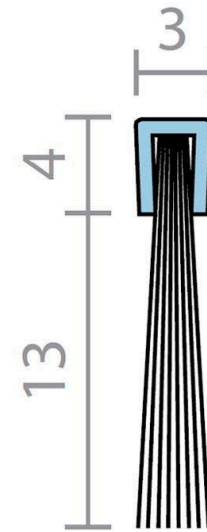

Raven RP2b Brush Seal 13mm - Brush Only

RP2BBO

PRODUCT OPTIONS

Door Seal Length: 1000mm
2250mm
3000mm

DESCRIPTION

Nylon brush strip seals without holder, that are fitted in a concealed manner into a machined groove in a door. Where a small clearance is encountered, the groove should be double morticed to allow the brush to flex.

Location: Stiles or bottom of single, double, sliding and double acting timber doors.

Min/Max Gap: Up to 13mm (user determined).

Fixing: Inserted into morticed groove (optional adhesive if required). Where a small clearance is encountered, the groove should be double morticed to allow the brush to flex.

Seal: Black fine, dense, UV stabilised nylon filaments secured in a galvanised steel spine.

Sizes: Available in stock lengths.

Approvals

Energy NCC Pt. 3.12.3.3 & J3.4.

SPECIFICATION

MPN	A2BBO
Brand	Raven
Product Height	17mm
Product Thickness	3,5mm
Product Finish or Colour	Black (BLK)
Product Material	Nylon
Includes Fixing Screws	No
Fire Tested	No
Acoustic Rated to AS1191 and ISO140.3	No
Suitable for Smoke Doors	No
Suitable for Door Type	Timber Doors
Bush Fire Attack Level	BAL <29
Contains Intumescent Material	No
Seal Can Be Installed	Rebated
Brush / Gasket Length	13mm
Gasket Material	Nylon Brush
Max Door Gap	13mm
Self Adhesive	No